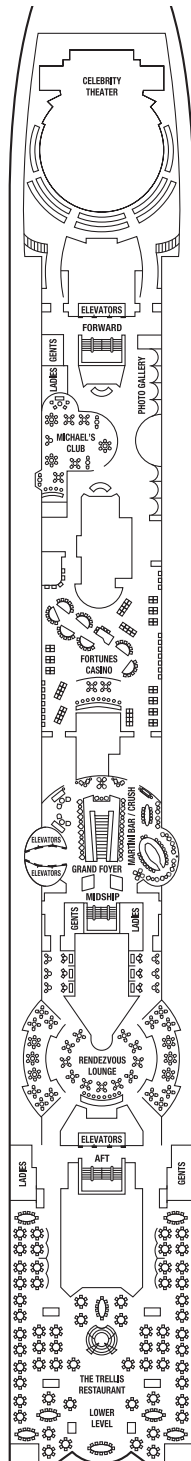

Deck 4

Promenade