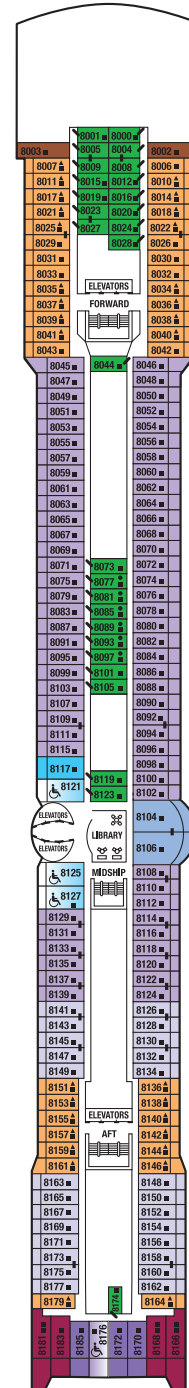

Millennium Class Celebrity InfinitySM Deck Plans

SHIP SPECIFICATIONS

Occupancy:	2,170
Tonnage:	91,000
Length:	965 feet
Beam:	105 feet
Draught:	26 feet
Cruising Speed:	24 knots
Electric Current:	110/220 AC
Ship's Registry:	Malta

DECK NUMBERS REFLECT UPPER GUEST LEVELS

- CONVERTIBLE SOFA BED
- ▲ ONE UPPER BERTH
- TWO UPPER BERTHS
- | CONNECTING STATEROOMS
- ┘ INSIDE STATEROOM DOOR LOCATION
- ♿ WHEELCHAIR ACCESSIBLE STATEROOM FEATURING ROLL-IN SHOWER

Deck 10

Deck 11

A1 9

Deck 12

Deck 9

CS S1 AW A2 C1 C2 C3 AC
FV 2B 4 9

Deck 8

CS S1 AW C1 C2 C3 AC
FV 2B 4 9

Deck 7

CS C1 C3 AC FV
2A 2C AX 4 9 AZ

Sports

Sunrise

Resort

Sky

Panorama

Vista