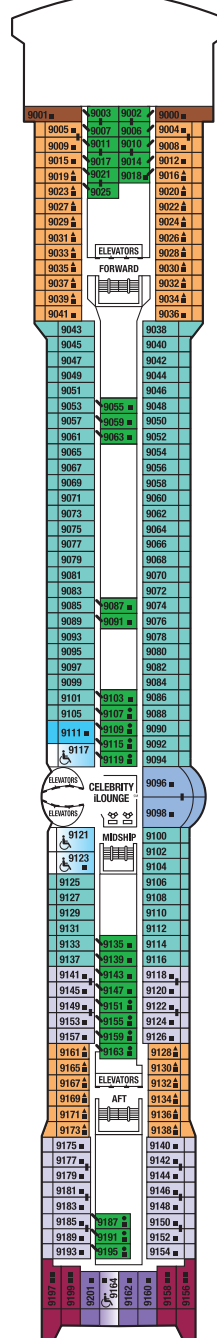

Millennium Class Celebrity InfinitySM Deck Plans

SHIP SPECIFICATIONS

Occupancy:	2,170
Tonnage:	91,000
Length:	965 feet
Beam:	105 feet
Draught:	26 feet
Cruising Speed:	24 knots
Electric Current:	110/220 AC
Ship's Registry:	Malta

DECK NUMBERS REFLECT UPPER GUEST LEVELS

- CONVERTIBLE SOFA BED
- ▲ ONE UPPER BERTH
- TWO UPPER BERTHS
- | CONNECTING STATEROOMS
- ┘ INSIDE STATEROOM DOOR LOCATION
- ♿ WHEELCHAIR ACCESSIBLE STATEROOM FEATURING ROLL-IN SHOWER

Deck 10

Deck 11

A1 9

Deck 12

Deck 9

CS S1 AW A2 C1 C2 C3 AC
FV 2B 4 9

Deck 8

CS S1 AW C1 C2 C3 AC
FV 2B 4 9

Deck 7

CS C1 C3 AC FV
2A 2C AX 4 9 AZ

Sports

Sunrise

Resort

Sky

Panorama

Vista