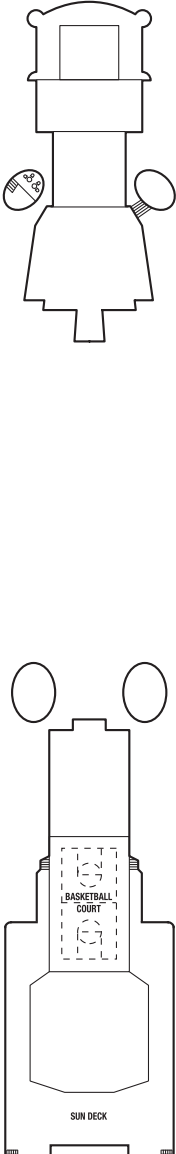

Millennium Class Celebrity InfinitySM Deck Plans

SHIP SPECIFICATIONS

Occupancy:	2,170
Tonnage:	91,000
Length:	965 feet
Beam:	105 feet
Draught:	26 feet
Cruising Speed:	24 knots
Electric Current:	110/220 AC
Ship's Registry:	Malta

DECK NUMBERS REFLECT UPPER GUEST LEVELS

- CONVERTIBLE SOFA BED
- ▲ ONE UPPER BERTH
- TWO UPPER BERTHS
- | CONNECTING STATEROOMS
- ┘ INSIDE STATEROOM DOOR LOCATION
- ♿ WHEELCHAIR ACCESSIBLE STATEROOM FEATURING ROLL-IN SHOWER

Deck 10

Deck 11

A1 9

Deck 12

Deck 9

CS S1 AW A2 C1 C2 C3 AC
FV 2B 4 9

Deck 8

CS S1 AW C1 C2 C3 AC
FV 2B 4 9

Deck 7

CS C1 C3 AC FV
2A 2C AX 4 9 AZ

Sports

Sunrise

Resort

Sky

Panorama

Vista