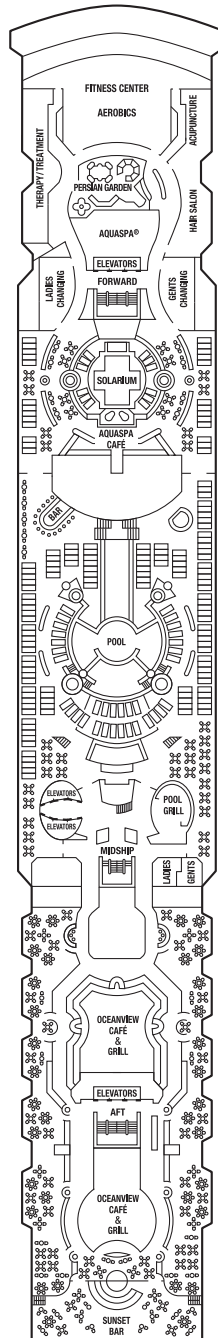

Millennium Class Celebrity InfinitySM Deck Plans

SHIP SPECIFICATIONS

Occupancy:	2,170
Tonnage:	91,000
Length:	965 feet
Beam:	105 feet
Draught:	26 feet
Cruising Speed:	24 knots
Electric Current:	110/220 AC
Ship's Registry:	Malta

DECK NUMBERS REFLECT UPPER GUEST LEVELS

- CONVERTIBLE SOFA BED
- ▲ ONE UPPER BERTH
- TWO UPPER BERTHS
- | CONNECTING STATEROOMS
- ┘ INSIDE STATEROOM DOOR LOCATION
- ♿ WHEELCHAIR ACCESSIBLE STATEROOM FEATURING ROLL-IN SHOWER

Deck 10

Deck 11

A1 9

Deck 12

Deck 9

CS S1 AW A2 C1 C2 C3 AC
FV 2B 4 9

Deck 8

CS S1 AW C1 C2 C3 AC
FV 2B 4 9

Deck 7

CS C1 C3 AC FV
2A 2C AX 4 9 AZ

Sports

Sunrise

Resort

Sky

Panorama

Vista