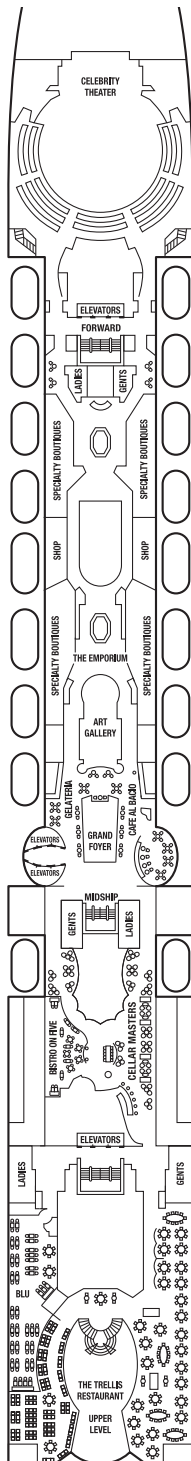

Deck 5

Entertainment