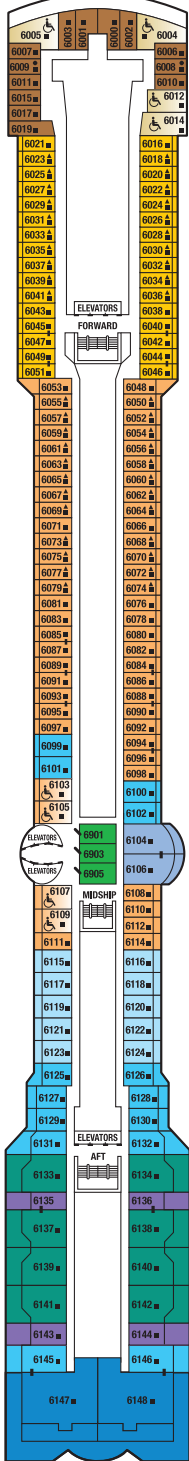

- Sports Deck
- Sunrise Deck
- Resort Deck
- Sky Deck
- Panorama Deck
- Vista Deck
- Penthouse Deck
- Entertainment Deck
- Promenade Deck
- Plaza Deck
- Continental Deck

WATER LEVEL

1. Deck 6
2. PS
   - RS
   - CS
   - S1
   - S2
   - C1
   - 2B
   - 2C
   - AX
   - 5
   - AY

Penthouse

Deck 5

Deck 4

Deck 3

Deck 2