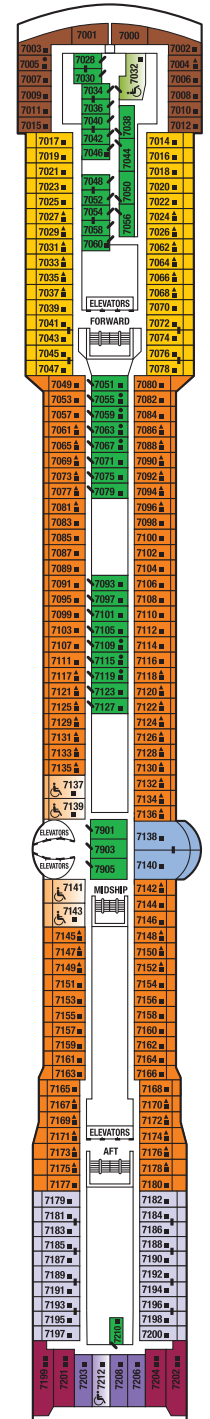

Millennium Class Celebrity InfinitySM Deck Plans

SHIP SPECIFICATIONS

Occupancy:	2,170
Tonnage:	91,000
Length:	965 feet
Beam:	105 feet
Draught:	26 feet
Cruising Speed:	24 knots
Electric Current:	110/220 AC
Ship's Registry:	Malta

DECK NUMBERS REFLECT UPPER GUEST LEVELS

- CONVERTIBLE SOFA BED
- ▲ ONE UPPER BERTH
- TWO UPPER BERTHS
- | CONNECTING STATEROOMS
- ┘ INSIDE STATEROOM DOOR LOCATION
- ♿ WHEELCHAIR ACCESSIBLE STATEROOM FEATURING ROLL-IN SHOWER

Deck 10

Deck 11

A1 9

Deck 12

Deck 9

CS S1 AW A2 C1 C2 C3 AC
FV 2B 4 9

Deck 8

CS S1 AW C1 C2 C3 AC
FV 2B 4 9

Deck 7

CS C1 C3 AC FV
2A 2C AX 4 9 AZ

Sports

Sunrise

Resort

Sky

Panorama

Vista