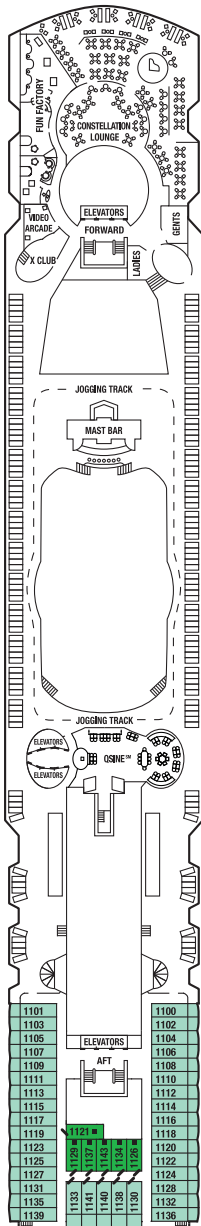

Millennium Class Celebrity InfinitySM Deck Plans

SHIP SPECIFICATIONS

Occupancy:	2,170
Tonnage:	91,000
Length:	965 feet
Beam:	105 feet
Draught:	26 feet
Cruising Speed:	24 knots
Electric Current:	110/220 AC
Ship's Registry:	Malta

DECK NUMBERS REFLECT UPPER GUEST LEVELS

- CONVERTIBLE SOFA BED
- ▲ ONE UPPER BERTH
- TWO UPPER BERTHS
- | CONNECTING STATEROOMS
- ┘ INSIDE STATEROOM DOOR LOCATION
- ♿ WHEELCHAIR ACCESSIBLE STATEROOM FEATURING ROLL-IN SHOWER

Deck 10

Deck 11

A1 9

Deck 12

Deck 9

CS S1 AW A2 C1 C2 C3 AC
FV 2B 4 9

Deck 8

CS S1 AW C1 C2 C3 AC
FV 2B 4 9

Deck 7

CS C1 C3 AC FV
2A 2C AX 4 9 AZ

Sports

Sunrise

Resort

Sky

Panorama

Vista