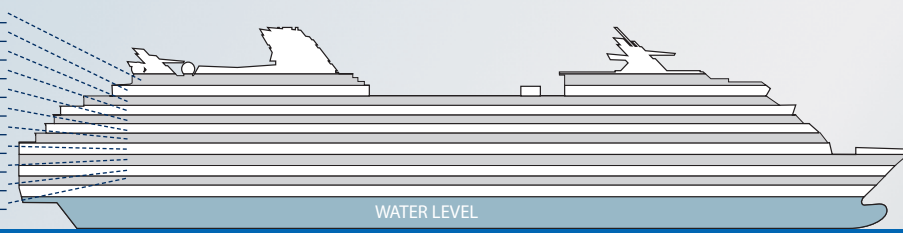

Deck 7

CS C1 C3 AC FV
2A 2C AX 4 9 AZ

Sports

Sunrise

Resort

Sky

Panorama

Vista

- Sports Deck
- Sunrise Deck
- Resort Deck
- Sky Deck
- Panorama Deck
- Vista Deck
- Penthouse Deck
- Entertainment Deck
- Promenade Deck
- Plaza Deck
- Continental Deck

WATER LEVEL

- Deck 6
- PS
 - RS
 - CS
 - S1
 - S2
 - C1
 - 2B
 - 2C
 - AX
 - 5
 - AY