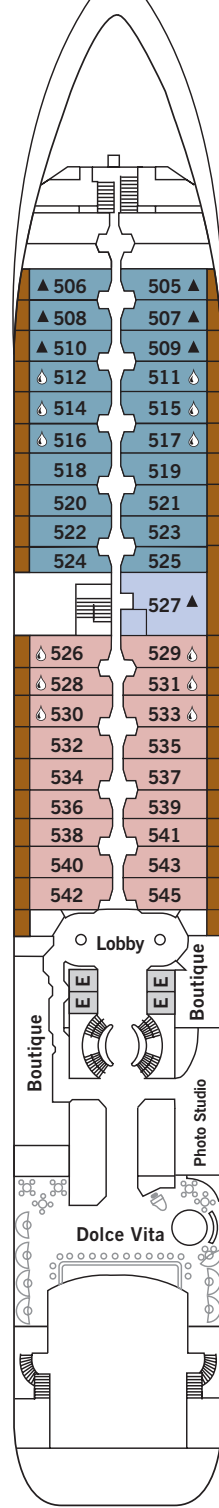

# SILVER CLOUD EXPEDITIONS

**DECK 3**  
Changing Room  
Hospital

**DECK 4**  
The Restaurant  
La Dame  
Launderette

**DECK 5**  
Dolce Vita  
Boutiques  
Photo Studio

**DECK 6**  
Explorer Lounge  
Fitness Center  
Reception/Guest Relations  
Expedition Office

**DECK 7**  
La Terrazza  
Zagara Spa  
Beauty Salon  
The Library

**DECK 8**  
The Bridge  
Pool  
Pool Bar & Grill  
The Grill  
The Panorama Lounge  
The Connoisseur's Corner

**DECK 9**  
Tor's Observation Lounge  
Jogging Track

## SUITE CATEGORIES

- Owner's Suite . . . . . ●
- Grand Suite . . . . . ●
- Royal Suite . . . . . ●
- Silver Suite . . . . . ●
- Medallion Suite . . . . . ●
- Deluxe Veranda Suite . . . . . ●
- Veranda Suite . . . . . ●
- Vista Suite . . . . . ●

## SPECIFICATIONS

- Crew . . . . . 208
- Build . . . . . 1994
- Guests . . . . . 200/254
- Officers . . . . . European
- Tonnage . . . . . 16,800
- Length . . . . . 514.14 Feet/156.7 Metres
- Width . . . . . 70.62 Feet/21.5 Metres
- Speed . . . . . 18 Knots
- Passenger Decks . . . . . 7
- Connecting Suites . . . . . ⇕
- 3rd Guest Capacity . . . . . ▲
- Bathtub/Shower Combination . . . . . ☺
- Bathtub & Separate Shower . . . . . ☺☺
- Disabled Suites . . . . . ♿
- 449, 451
- Refurbished . . . . . 2017
- Registry . . . . . Bahamas
- Ice-class Rating . . . . . 1C