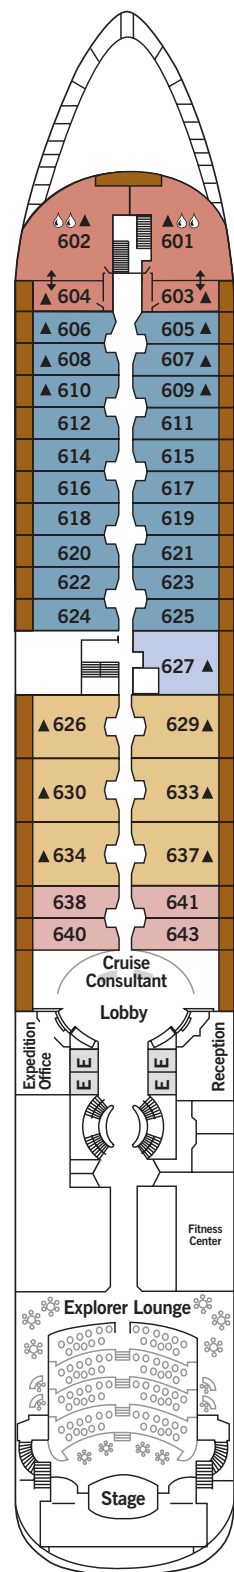

# SILVER CLOUD EXPEDITIONS

**DECK 3**  
Changing Room  
Hospital

**DECK 4**  
The Restaurant  
La Dame  
Launderette

**DECK 5**  
Dolce Vita  
Boutiques  
Photo Studio

**DECK 6**  
Explorer Lounge  
Fitness Center  
Reception/Guest Relations  
Expedition Office

**DECK 7**  
La Terrazza  
Zagara Spa  
Beauty Salon  
The Library

**DECK 8**  
The Bridge  
Pool  
Pool Bar & Grill  
The Grill  
The Panorama Lounge  
The Connoisseur's Corner

**DECK 9**  
Tor's Observation Lounge  
Jogging Track

## SUITE CATEGORIES

- Owner's Suite . . . . . ●
- Grand Suite . . . . . ●
- Royal Suite . . . . . ●
- Silver Suite . . . . . ●
- Medallion Suite . . . . . ●
- Deluxe Veranda Suite . . . . . ●
- Veranda Suite . . . . . ●
- Vista Suite . . . . . ●

## SPECIFICATIONS

- Crew . . . . . 208
- Build . . . . . 1994
- Guests . . . . . 200/254
- Officers . . . . . European
- Tonnage . . . . . 16,800
- Length . . . . . 514.14 Feet/156.7 Metres
- Width . . . . . 70.62 Feet/21.5 Metres
- Speed . . . . . 18 Knots
- Passenger Decks . . . . . 7
- Connecting Suites . . . . . ⇕
- 3rd Guest Capacity . . . . . ▲
- Bathtub/Shower Combination . . . . . ☺
- Bathtub & Separate Shower . . . . . ☺☺
- Disabled Suites . . . . . ♿
- 449, 451
- Refurbished . . . . . 2017
- Registry . . . . . Bahamas
- Ice-class Rating . . . . . 1C