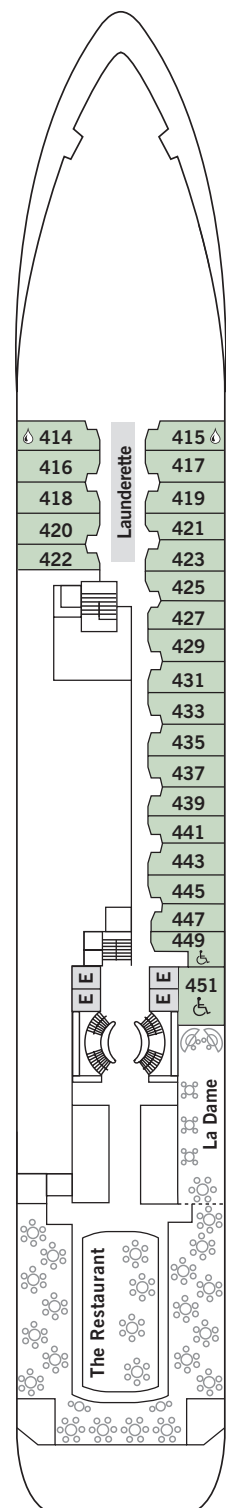

# SILVER CLOUD EXPEDITIONS

**DECK 3**  
Changing Room  
Hospital

**DECK 4**  
The Restaurant  
La Dame  
Launderette

**DECK 5**  
Dolce Vita  
Boutiques  
Photo Studio

**DECK 6**  
Explorer Lounge  
Fitness Center  
Reception/Guest Relations  
Expedition Office

**DECK 7**  
La Terrazza  
Zagara Spa  
Beauty Salon  
The Library

**DECK 8**  
The Bridge  
Pool  
Pool Bar & Grill  
The Grill  
The Panorama Lounge  
The Connoisseur's Corner

**DECK 9**  
Tor's Observation Lounge  
Jogging Track

## SUITE CATEGORIES

- Owner's Suite . . . . . ●
- Grand Suite . . . . . ●
- Royal Suite . . . . . ●
- Silver Suite . . . . . ●
- Medallion Suite . . . . . ●
- Deluxe Veranda Suite . . . . . ●
- Veranda Suite . . . . . ●
- Vista Suite . . . . . ●

## SPECIFICATIONS

- Crew . . . . . 208
- Build . . . . . 1994
- Guests . . . . . 200/254
- Officers . . . . . European
- Tonnage . . . . . 16,800
- Length . . . . . 514.14 Feet/156.7 Metres
- Width . . . . . 70.62 Feet/21.5 Metres
- Speed . . . . . 18 Knots
- Passenger Decks . . . . . 7
- Connecting Suites . . . . . ⇕
- 3rd Guest Capacity . . . . . ▲
- Bathtub/Shower Combination . . . . . ☺
- Bathtub & Separate Shower . . . . . ☺☺
- Disabled Suites . . . . . ♿
- 449, 451
- Refurbished . . . . . 2017
- Registry . . . . . Bahamas
- Ice-class Rating . . . . . 1C