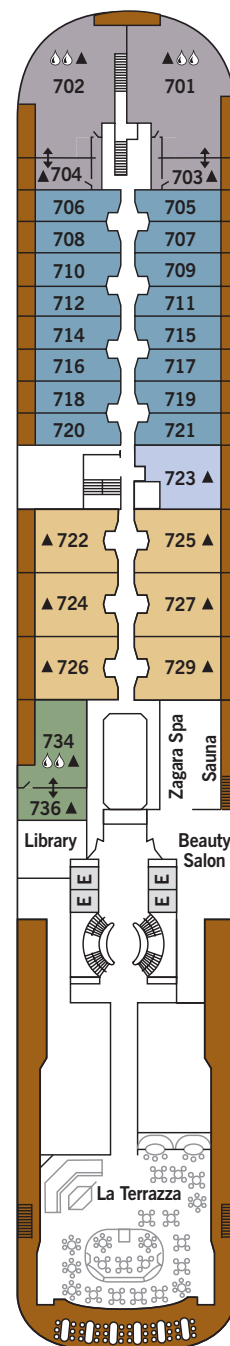

# SILVER CLOUD EXPEDITIONS

**DECK 3**  
Changing Room  
Hospital

**DECK 4**  
The Restaurant  
La Dame  
Launderette

**DECK 5**  
Dolce Vita  
Boutiques  
Photo Studio

**DECK 6**  
Explorer Lounge  
Fitness Center  
Reception/Guest Relations  
Expedition Office

**DECK 7**  
La Terrazza  
Zagara Spa  
Beauty Salon  
The Library

**DECK 8**  
The Bridge  
Pool  
Pool Bar & Grill  
The Grill  
The Panorama Lounge  
The Connoisseur's Corner

**DECK 9**  
Tor's Observation Lounge  
Jogging Track

## SPECIFICATIONS

- Crew . . . . . 208
- Build . . . . . 1994
- Guests . . . . . 200/254
- Officers . . . . . European
- Tonnage . . . . . 16,800
- Length . . . . . 514.14 Feet/156.7 Metres
- Width . . . . . 70.62 Feet/21.5 Metres
- Speed . . . . . 18 Knots
- Passenger Decks . . . . . 7
- Connecting Suites . . . . . ⇕
- 3rd Guest Capacity . . . . . ▲
- Bathtub/Shower Combination . . . . . ☺
- Bathtub & Separate Shower . . . . . ☺☺
- Disabled Suites . . . . . ♿
- 449, 451
- Refurbished . . . . . 2017
- Registry . . . . . Bahamas
- Ice-class Rating . . . . . 1C