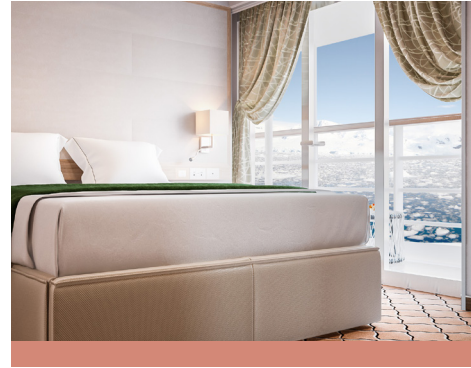

ROYAL SUITE

Available as a one-bedroom configuration or as two bedrooms (as illustrated) by adjoining with a Veranda Suite.

ONE BEDROOM: 736 SQ. FT. / 69 M²
INCLUDING VERANDA (126 SQ. FT. / 12 M²)

TWO BEDROOM: 1,031 SQ. FT. / 96 M²
INCLUDING VERANDA (175 SQ. FT./16.5 M²)

- Large teak veranda with patio furniture and floor-to-ceiling glass doors; bedroom two has additional veranda
- Living room with sitting area; bedroom two has additional sitting area
- Separate dining area
- Twin beds or queen-sized bed; bedroom two has additional twin beds or queen-sized bed
- Marbled bathroom with full-sized bath and separate shower; bedroom two has additional marbled bathroom with shower (no tub as indicated in diagram)
- Walk-in wardrobe(s) with personal safe
- Vanity table(s) with hair dryer
- Writing desk(s)
- Bose Sound Touch 30 with Bluetooth connectivity
- Unlimited Premium Wifi
- Illy® Espresso machine