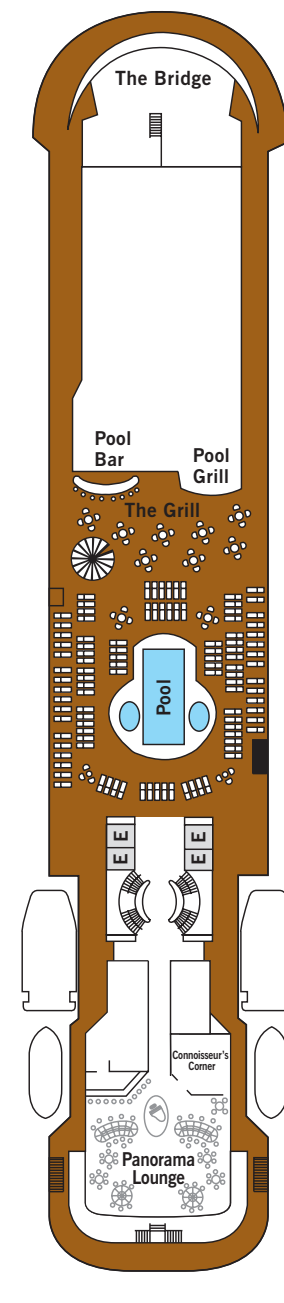

# SILVER CLOUD EXPEDITIONS

**DECK 3**  
Changing Room  
Hospital

**DECK 4**  
The Restaurant  
La Dame  
Launderette

**DECK 5**  
Dolce Vita  
Boutiques  
Photo Studio

**DECK 6**  
Explorer Lounge  
Fitness Center  
Reception/Guest Relations  
Expedition Office

**DECK 7**  
La Terrazza  
Zagara Spa  
Beauty Salon  
The Library

**DECK 8**  
The Bridge  
Pool  
Pool Bar & Grill  
The Grill  
The Panorama Lounge  
The Connoisseur's Corner

**DECK 9**  
Tor's Observation Lounge  
Jogging Track

### VISTA SUITE

**240 SQ. FT. / 22 M<sup>2</sup>**

- Large picture window providing panoramic ocean views
- Sitting area
- Twin beds or queen-sized bed
- Marbled bathroom with shower (some with tub/shower combination)
- Walk-in wardrobe with personal safe
- Writing desk
- Hair dryer
- Unlimited Standard Wifi