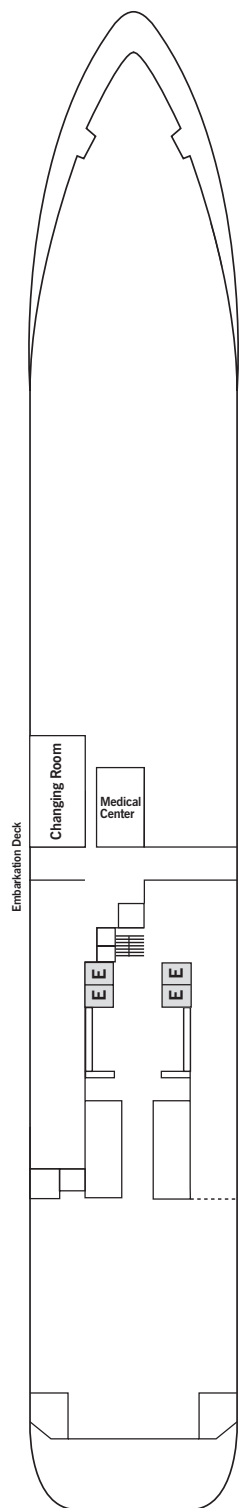

# SILVER CLOUD EXPEDITIONS

**DECK 3**  
Changing Room  
Hospital

**DECK 4**  
The Restaurant  
La Dame  
Launderette

**DECK 5**  
Dolce Vita  
Boutiques  
Photo Studio

**DECK 6**  
Explorer Lounge  
Fitness Center  
Reception/Guest Relations  
Expedition Office

**DECK 7**  
La Terrazza  
Zagara Spa  
Beauty Salon  
The Library

**DECK 8**  
The Bridge  
Pool  
Pool Bar & Grill  
The Grill  
The Panorama Lounge  
The Connoisseur's Corner

**DECK 9**  
Tor's Observation Lounge  
Jogging Track

## SUITE CATEGORIES

- Owner's Suite . . . . . ●
- Grand Suite . . . . . ●
- Royal Suite . . . . . ●
- Silver Suite . . . . . ●
- Medallion Suite . . . . . ●
- Deluxe Veranda Suite . . . . . ●
- Veranda Suite . . . . . ●
- Vista Suite . . . . . ●

## SPECIFICATIONS

- Crew . . . . . 208
- Build . . . . . 1994
- Guests . . . . . 200/254
- Officers . . . . . European
- Tonnage . . . . . 16,800
- Length . . . . . 514.14 Feet/156.7 Metres
- Width . . . . . 70.62 Feet/21.5 Metres
- Speed . . . . . 18 Knots
- Passenger Decks . . . . . 7
- Connecting Suites . . . . . ⇕
- 3rd Guest Capacity . . . . . ▲
- Bathtub/Shower Combination . . . . . ☺
- Bathtub & Separate Shower . . . . . ☺☺
- Disabled Suites . . . . . ♿
- 449, 451
- Refurbished . . . . . 2017
- Registry . . . . . Bahamas
- Ice-class Rating . . . . . 1C