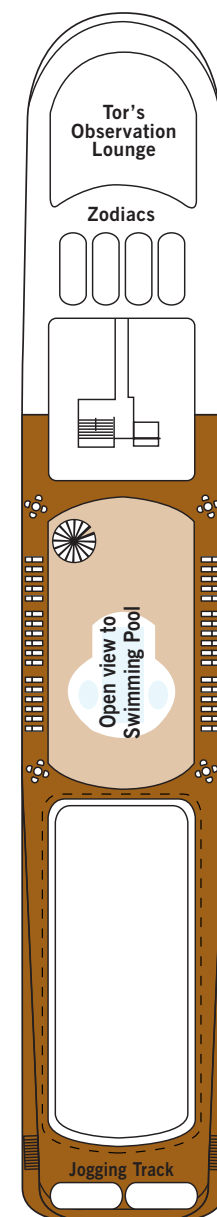

# SILVER CLOUD EXPEDITIONS

**DECK 3**  
Changing Room  
Hospital

**DECK 4**  
The Restaurant  
La Dame  
Launderette

**DECK 5**  
Dolce Vita  
Boutiques  
Photo Studio

**DECK 6**  
Explorer Lounge  
Fitness Center  
Reception/Guest Relations  
Expedition Office

**DECK 7**  
La Terrazza  
Zagara Spa  
Beauty Salon  
The Library

**DECK 8**  
The Bridge  
Pool  
Pool Bar & Grill  
The Grill  
The Panorama Lounge  
The Connoisseur's Corner

**DECK 9**  
Tor's Observation Lounge  
Jogging Track