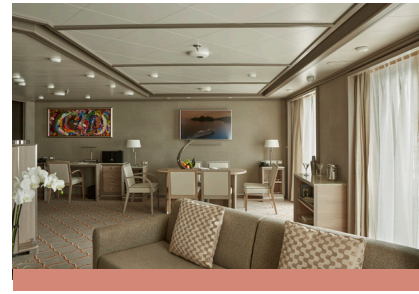

SILVER SPIRIT – Suite Diagrams

All suites feature:

- Butler service
- Refrigerator and bar setup stocked with your preferences
- Plush Etro® bathrobes
- BVLGARI® bath amenities, plus a choice of other European brands
- Complimentary Wifi for all suites
- Pratesi® fine bed linens
- Personalised stationery
- Umbrella
- Hair dryer
- Wall mounted USB-C mobile device chargers
- Direct-dial telephone(s)
- iHome Radio / Alarm charging station (with USB cable or Qi wireless charging), NFC Bluetooth connectivity
- Interactive Media Library

OWNER'S SUITE

Available as a one-bedroom configuration or as a two-bedroom by adjoining with a Panorama suite (as illustrated)

1 BEDROOM: 1,292 SQ. FT. / 120 M²
INCLUDING VERANDA (190 SQ. FT. / 18 M²)

2 BEDROOM: 1,668 SQ. FT. / 150 M²
INCLUDING VERANDA (190 SQ. FT. / 18 M²)

- Large teak veranda with patio furniture and floor-to-ceiling glass doors; bedroom two has additional large picture window
- Living room with sitting area; bedroom two has additional sitting area
- Separate dining area
- Twin beds or king-sized bed; bedroom two has additional twin beds or queen-sized bed
- Marbled bathroom with double vanity, separate shower and full-sized bath, plus a powder room; bedroom two has additional marbled bathroom with shower
- Savoir® Beds mattresses and a choice of pillows
- Walk-in wardrobe(s) with personal safe
- Vanity table(s)
- Writing desk(s)
- One 55" / 140 cm and one 42" / 106 cm flat-screen HD TV in main suite, plus one 42" / 106 cm flat-screen HD TVs in bedroom two
- Bose® Sound Touch 30 with Bluetooth connectivity
- Illy® espresso machine
- Unlimited Premium Wifi

GRAND SUITE

Available as a one-bedroom configuration or as two bedrooms by adjoining with a Veranda Suite (as illustrated).

BEDROOM: 1,425 – 1,532 SQ. FT. / 132–142 M²
INCLUDING VERANDA (560–667 SQ. FT. / 52–62 M²);

2 BEDROOM: 1,772–1,879 SQ. FT./165–174 M²
INCLUDING VERANDA (595–702 SQ. FT. / 55–65 M²)

- Two teak verandas with patio furniture and floor-to-ceiling glass doors; bedroom two has additional veranda
- Living room with convertible sofa to accommodate an additional guest
- Sitting area; bedroom two has additional sitting area
- Separate dining area
- Twin beds or king-sized bed; bedroom two has additional twin beds or queen-sized bed
- Marbled bathroom with double vanity, separate shower and full-sized bath, plus a powder room; bedroom two has additional marbled bathroom with full-sized bath
- Savoir® Beds mattresses and a choice of pillows
- Walk-in wardrobe(s) with personal safe
- Vanity table(s)
- Writing desk(s)
- One 55" / 140 cm and one 42" / 106 cm flat-screen HD TVs in main suite
- Bose® Sound Touch 30 with Bluetooth connectivity
- Illy® espresso machine
- Unlimited Premium Wifi

ROYAL SUITE

Available as a one-bedroom configuration or as a two-bedroom by adjoining with a Veranda suite (as illustrated)

1 BEDROOM: 990 SQ. FT. / 92 M²
INCLUDING VERANDA (129 SQ. FT. / 12 M²)

2 BEDROOM: 1,366 SQ. FT. / 127 M²
INCLUDING VERANDA (194 SQ. FT. / 18 M²)