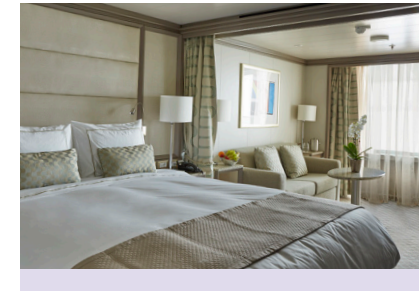

All suites feature:

- Butler service
- Refrigerator and bar setup stocked with your preferences
- Plush Etro® bathrobes
- BVLGARI® bath amenities, plus a choice of other European brands
- Complimentary Wifi for all suites
- Pratesi® fine bed linens
- Personalised stationery
- Umbrella
- Hair dryer
- Wall mounted USB-C mobile device chargers
- Direct-dial telephone(s)
- iHome Radio / Alarm charging station (with USB cable or Qi wireless charging), NFC Bluetooth connectivity
- Interactive Media Library

- Large teak veranda with patio furniture and floor-to-ceiling glass doors; bedroom two has additional large picture window
- Living room with sitting area; bedroom two has additional sitting area
- Separate dining area
- Twin beds or king-sized bed; bedroom two has additional twin beds or queen-sized bed
- Marbled bathroom with double vanity, separate shower and full-sized bath, plus a powder room; bedroom two has additional marbled bathroom with shower
- Savoir® Beds mattresses and a choice of pillows
- Walk-in wardrobe(s) with personal safe
- Vanity table(s)
- Writing desk(s)
- One 55" / 140 cm and one 42" / 106 cm flat-screen HD TV in main suite, plus one 42" / 106 cm flat-screen HD TVs in bedroom two
- Bose® Sound Touch 30 with Bluetooth connectivity
- Illy® espresso machine
- Unlimited Premium Wifi