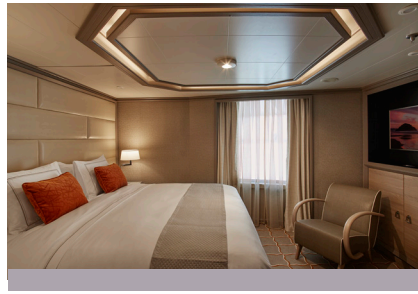

SILVER SPIRIT – Suite Diagrams

All suites feature:

- Butler service
- Refrigerator and bar setup stocked with your preferences
- Plush Etro® bathrobes
- BVLGARI® bath amenities, plus a choice of other European brands
- Complimentary Wifi for all suites
- Pratesi® fine bed linens
- Personalised stationery
- Umbrella
- Hair dryer
- Wall mounted USB-C mobile device chargers
- Direct-dial telephone(s)
- iHome Radio / Alarm charging station (with USB cable or Qi wireless charging), NFC Bluetooth connectivity
- Interactive Media Library

OWNER'S SUITE

Available as a one-bedroom configuration or as a two-bedroom by adjoining with a Panorama suite (as illustrated)

1 BEDROOM: 1,292 SQ. FT. / 120 M²
INCLUDING VERANDA (190 SQ. FT. / 18 M²)

2 BEDROOM: 1,668 SQ. FT. / 150 M²
INCLUDING VERANDA (190 SQ. FT. / 18 M²)

- Large teak veranda with patio furniture and floor-to-ceiling glass doors; bedroom two has additional large picture window
- Living room with sitting area; bedroom two has additional sitting area
- Separate dining area
- Twin beds or king-sized bed; bedroom two has additional twin beds or queen-sized bed
- Marbled bathroom with double vanity, separate shower and full-sized bath, plus a powder room; bedroom two has additional marbled bathroom with shower
- Savoir® Beds mattresses and a choice of pillows
- Walk-in wardrobe(s) with personal safe
- Vanity table(s)
- Writing desk(s)
- One 55" / 140 cm and one 42" / 106 cm flat-screen HD TV in main suite, plus one 42" / 106 cm flat-screen HD TVs in bedroom two
- Bose® Sound Touch 30 with Bluetooth connectivity
- Illy® espresso machine
- Unlimited Premium Wifi

GRAND SUITE

Available as a one-bedroom configuration or as two bedrooms by adjoining with a Veranda Suite (as illustrated).

BEDROOM: 1,425 – 1,532 SQ. FT. / 132–142 M²
INCLUDING VERANDA (560–667 SQ. FT. / 52–62 M²);

2 BEDROOM: 1,772–1,879 SQ. FT./165–174 M²
INCLUDING VERANDA (595–702 SQ. FT. / 55–65 M²)

- Two teak verandas with patio furniture and floor-to-ceiling glass doors; bedroom two has additional veranda
- Living room with convertible sofa to accommodate an additional guest
- Sitting area; bedroom two has additional sitting area
- Separate dining area
- Twin beds or king-sized bed; bedroom two has additional twin beds or queen-sized bed
- Marbled bathroom with double vanity, separate shower and full-sized bath, plus a powder room; bedroom two has additional marbled bathroom with full-sized bath
- Savoir® Beds mattresses and a choice of pillows
- Walk-in wardrobe(s) with personal safe
- Vanity table(s)
- Writing desk(s)
- One 55" / 140 cm and one 42" / 106 cm flat-screen HD TVs in main suite
- Bose® Sound Touch 30 with Bluetooth connectivity
- Illy® espresso machine
- Unlimited Premium Wifi

ROYAL SUITE

Available as a one-bedroom configuration or as a two-bedroom by adjoining with a Veranda suite (as illustrated)

1 BEDROOM: 990 SQ. FT. / 92 M²
INCLUDING VERANDA (129 SQ. FT. / 12 M²)

2 BEDROOM: 1,366 SQ. FT. / 127 M²
INCLUDING VERANDA (194 SQ. FT. / 18 M²)