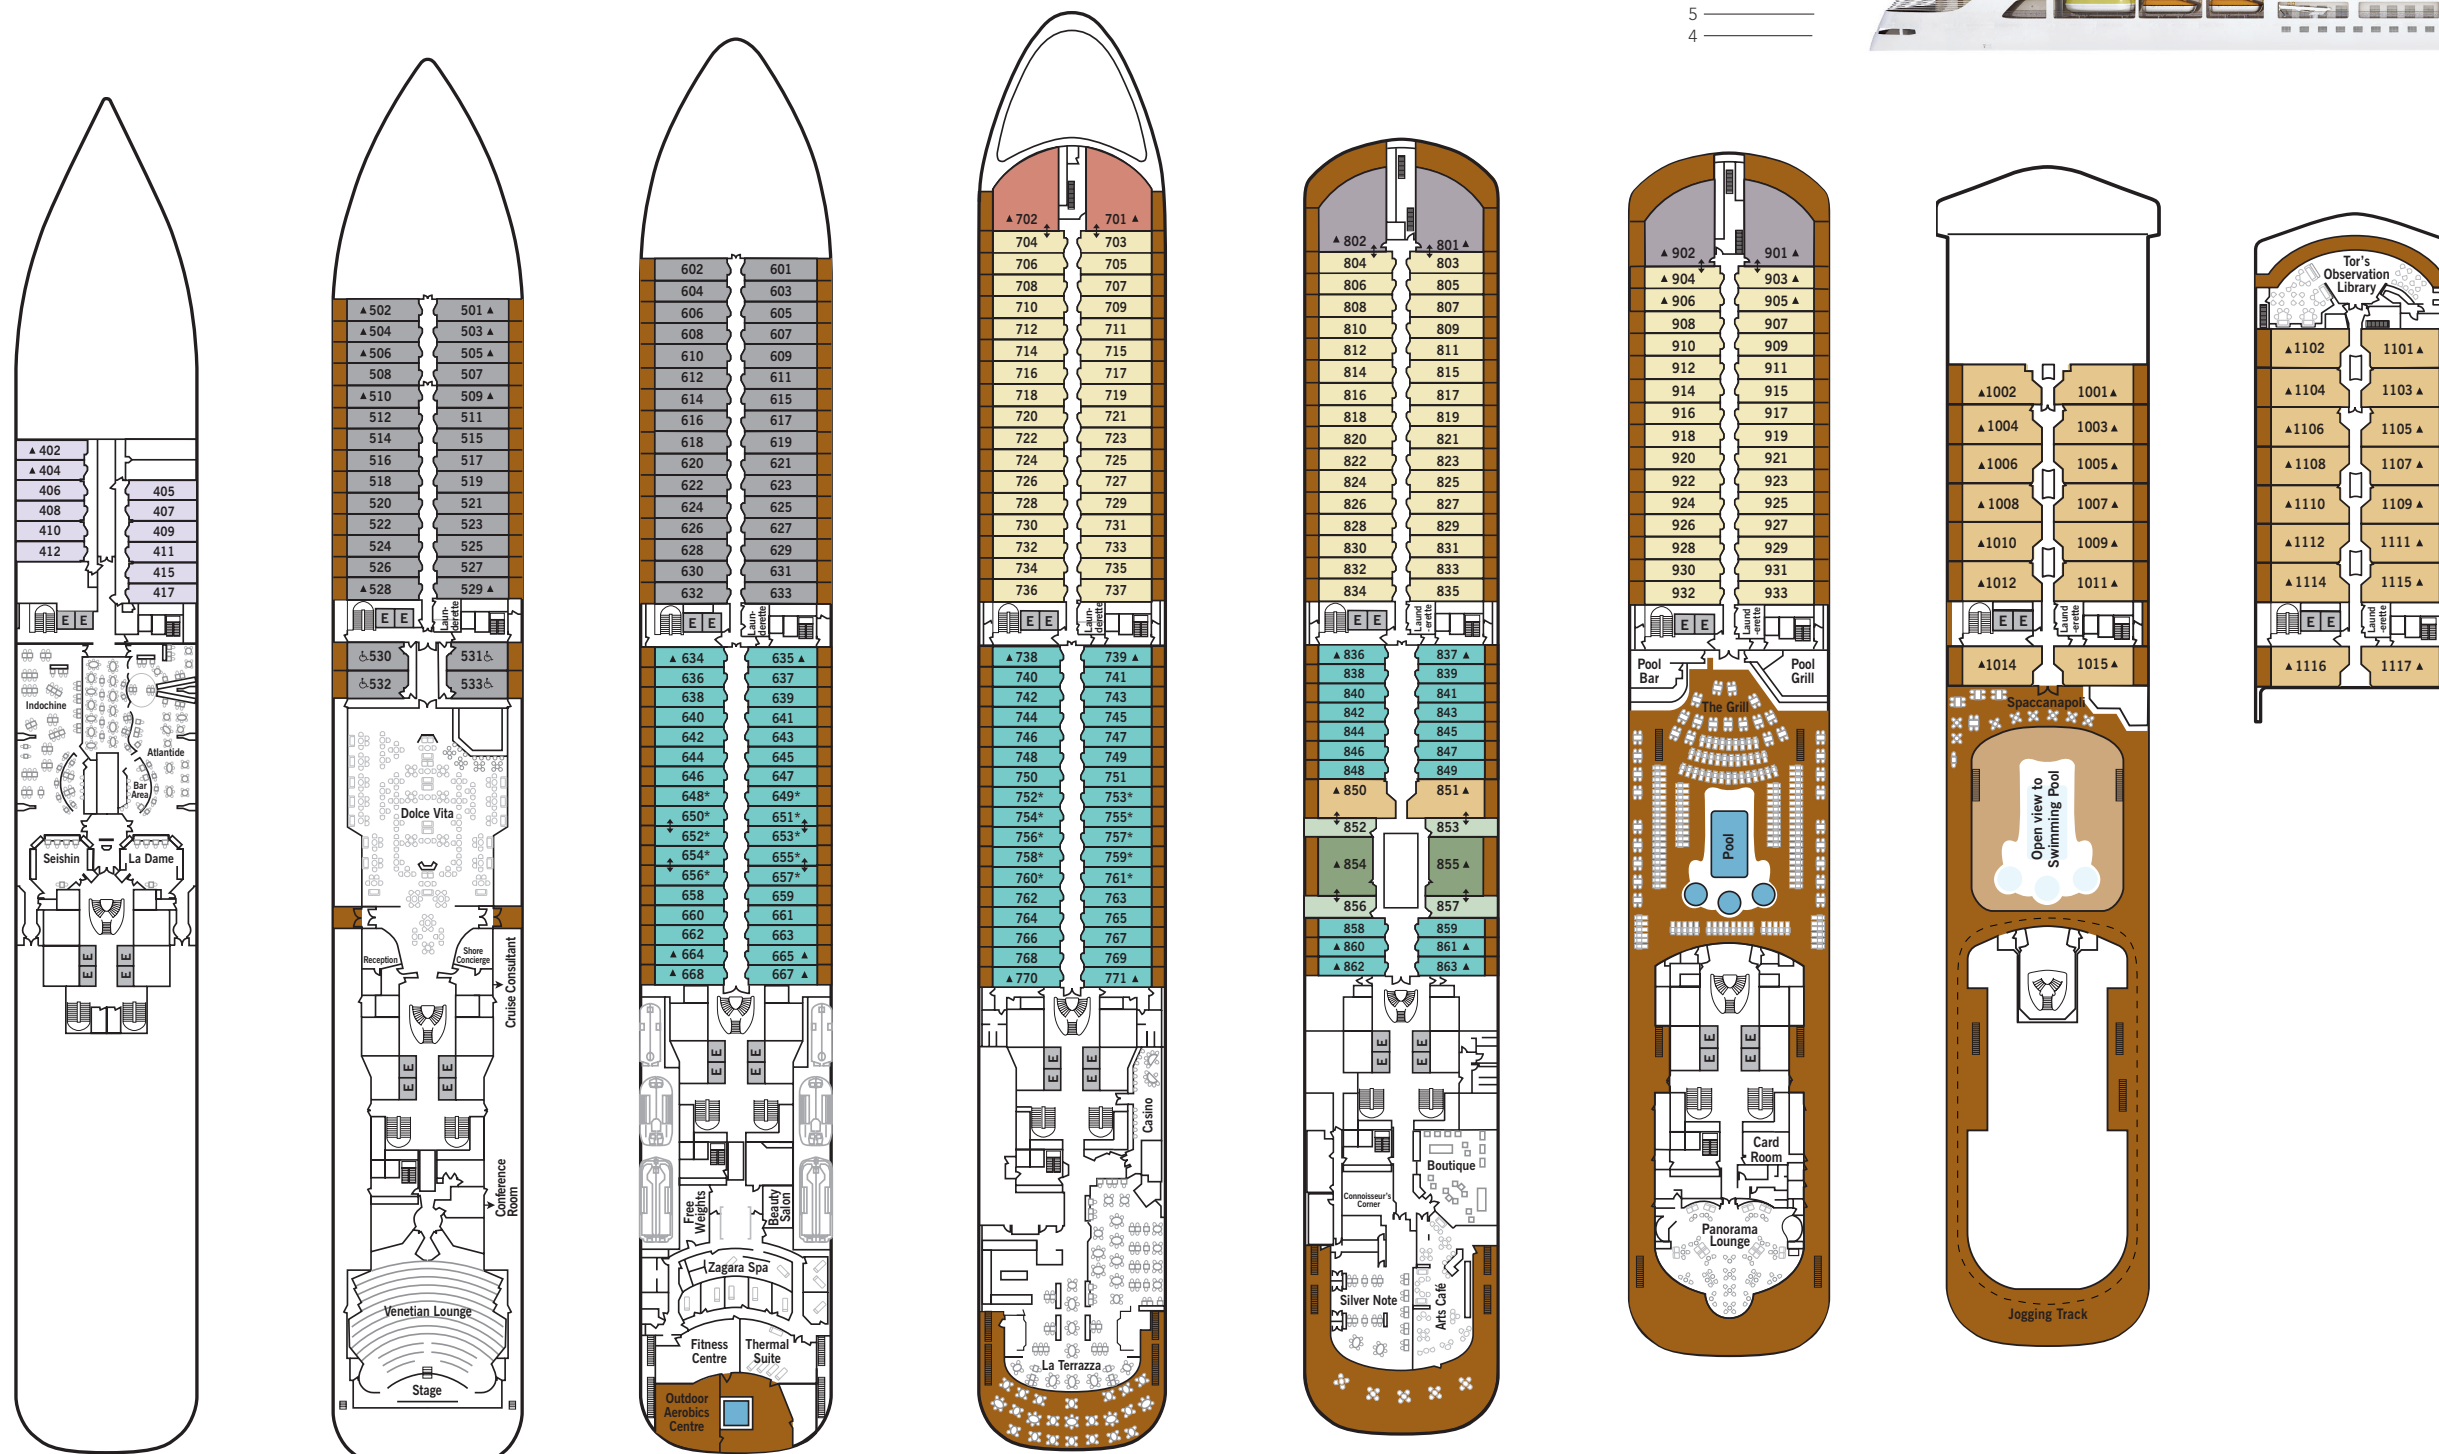

SILVER SPIRIT – Deck Plans

Effective from May 6, 2018

SUITE CATEGORIES

- Owner's Suite
- Grand Suite
- Royal Suite
- Silver Suite
- Deluxe Veranda Suite
- Superior Veranda Suite
- Classic Veranda Suite
- Panorama Suite
- Vista Suite

SPECIFICATIONS

- Crew 412
- Officers European
- Guests 608
- Tonnage 39,519
- Length 691 Feet/210.7 Metres
- Width 87 Feet/26.5 Metres
- Speed 19.5 Knots
- Passenger Decks 8
- 3rd Guest Capacity ▲
- Large Walk-in rain shower *
- Connecting Suites ⇕
- Wheelchair Accessible Suites ♿
- 530, 531, 532, 533
- Built 2009
- Refurbished 2018
- Registry Bahamas