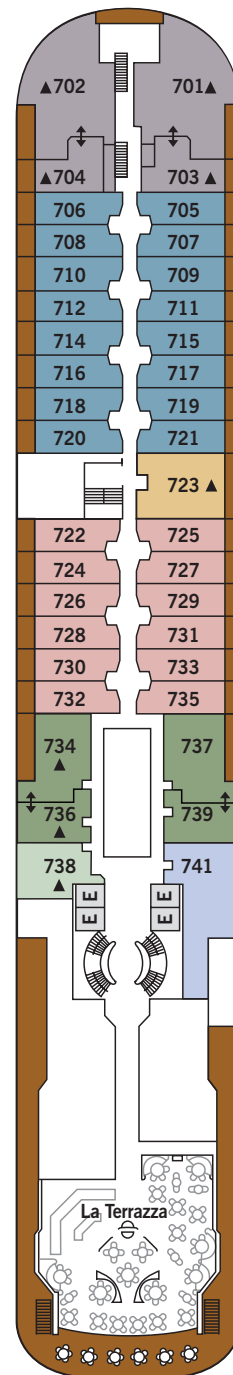

SILVER WIND – Deck Plans

DECK 4

The Restaurant
La Dame
Internet Café
Library
Launderette

DECK 5

Casino
The Bar
Boutiques

DECK 6

The Show Lounge
Conference/Card Room
Reception/
Guest Relations
Shore Concierge

DECK 7

La Terrazza

DECK 8

Pool
Pool Bar
Pool Grill
The Panorama Lounge
The Connoisseur's Corner

DECK 9

Fitness Centre
The Spa at Silversea
Beauty Salon
The Observation Lounge
Jogging Track

SUITE CATEGORIES

- Owner's Suite ●
- Grand Suite ●
- Royal Suite ●
- Silver Suite ●
- Medallion Suite ●
- Midship Veranda Suite ●
- Veranda Suite ●
- Vista Suite ●

SPECIFICATIONS

- Crew 222
- Officers European
- Guests 296
- Tonnage 17,400
- Length 514.14 Feet/156.7 Metres
- Width 70.62 Feet/21.5 Metres
- Speed 18 Knots
- Passenger Decks 6
- Connecting Suites ⇕
- 3rd Guest Capacity ▲
- Handicap Suites ♿
- 640, 643
- Built 1995
- Refurbished 2008
- Registry Bahamas

Suite diagrams shown are for illustration purposes only and may vary from actual square footage. Please refer to suite specifications for square footage.

SILVER WIND – Suite Diagrams

All suites feature: