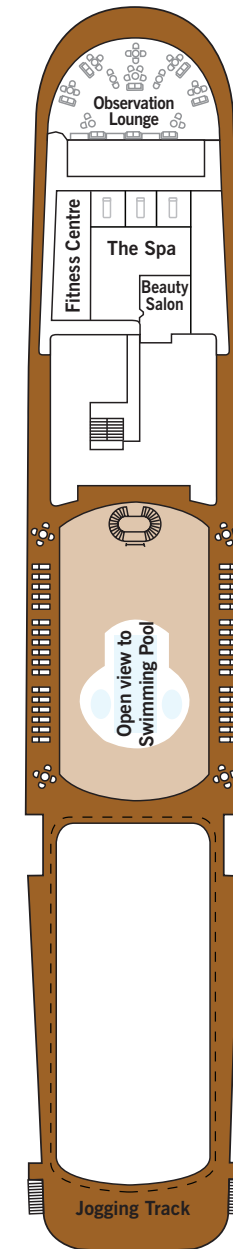

SILVER WIND – Deck Plans

DECK 4

The Restaurant
La Dame
Internet Café
Library
Launderette

DECK 5

Casino
The Bar
Boutiques

DECK 6

The Show Lounge
Conference/Card Room
Reception/
Guest Relations
Shore Concierge

DECK 7

La Terrazza

DECK 8

Pool
Pool Bar
Pool Grill
The Panorama Lounge
The Connoisseur's Corner

DECK 9

Fitness Centre
The Spa at Silversea
Beauty Salon
The Observation Lounge
Jogging Track

SUITE CATEGORIES

- Owner's Suite ●
- Grand Suite ●
- Royal Suite ●
- Silver Suite ●
- Medallion Suite ●
- Midship Veranda Suite ●
- Veranda Suite ●
- Vista Suite ●

SPECIFICATIONS

- Crew 222
- Officers European
- Guests 296
- Tonnage 17,400
- Length 514.14 Feet/156.7 Metres
- Width 70.62 Feet/21.5 Metres
- Speed 18 Knots
- Passenger Decks 6
- Connecting Suites ⇕
- 3rd Guest Capacity ▲
- Handicap Suites ♿
- 640, 643
- Built 1995
- Refurbished 2008
- Registry Bahamas

Suite diagrams shown are for illustration purposes only and may vary from actual square footage. Please refer to suite specifications for square footage.

SILVER WIND – Suite Diagrams

All suites feature: