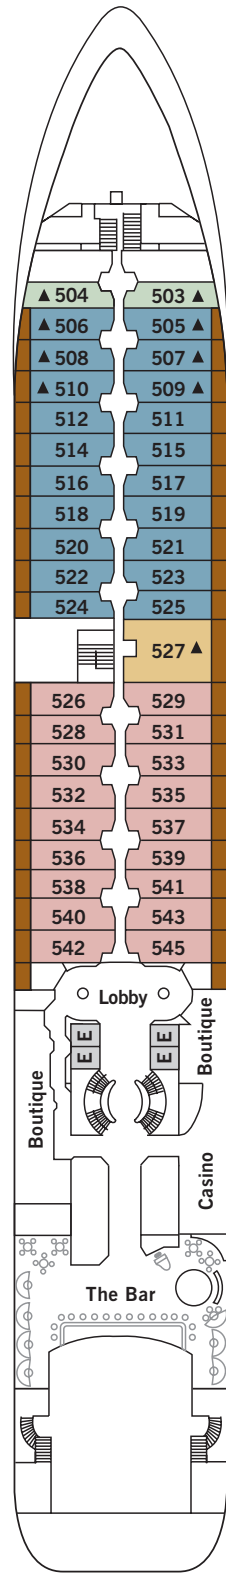

SILVER WIND – Deck Plans

DECK 4

The Restaurant
La Dame
Internet Café
Library
Launderette

DECK 5

Casino
The Bar
Boutiques

DECK 6

The Show Lounge
Conference/Card Room
Reception/
Guest Relations
Shore Concierge

DECK 7

La Terrazza

DECK 8

Pool
Pool Bar
Pool Grill
The Panorama Lounge
The Connoisseur's Corner

DECK 9

Fitness Centre
The Spa at Silversea
Beauty Salon
The Observation Lounge
Jogging Track

SUITE CATEGORIES

- Owner's Suite ●
- Grand Suite ●
- Royal Suite ●
- Silver Suite ●
- Medallion Suite ●
- Midship Veranda Suite ●
- Veranda Suite ●
- Vista Suite ●

SPECIFICATIONS

- Crew 222
- Officers European
- Guests 296
- Tonnage 17,400
- Length 514.14 Feet/156.7 Metres
- Width 70.62 Feet/21.5 Metres
- Speed 18 Knots
- Passenger Decks 6
- Connecting Suites ⇕
- 3rd Guest Capacity ▲
- Handicap Suites ♿
- 640, 643
- Built 1995
- Refurbished 2008
- Registry Bahamas

Suite diagrams shown are for illustration purposes only and may vary from actual square footage. Please refer to suite specifications for square footage.

SILVER WIND – Suite Diagrams

All suites feature: