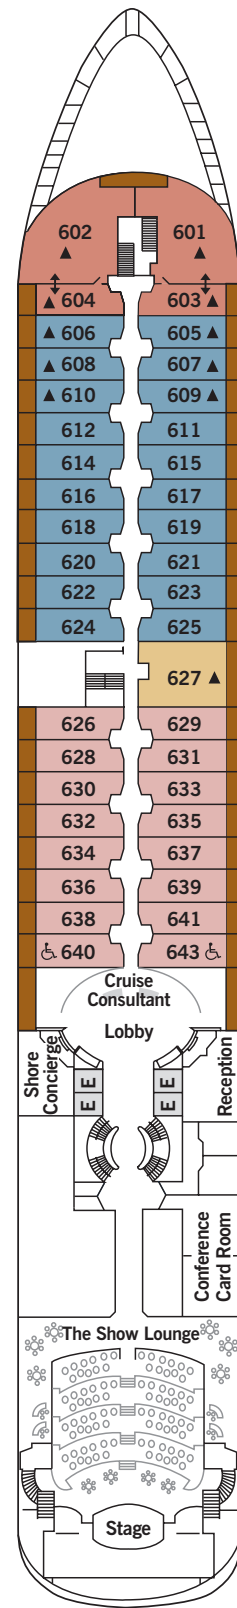

SILVER WIND – Deck Plans

DECK 4

The Restaurant
La Dame
Internet Café
Library
Launderette

DECK 5

Casino
The Bar
Boutiques

DECK 6

The Show Lounge
Conference/Card Room
Reception/
Guest Relations
Shore Concierge

DECK 7

La Terrazza

DECK 8

Pool
Pool Bar
Pool Grill
The Panorama Lounge
The Connoisseur's Corner

DECK 9

Fitness Centre
The Spa at Silversea
Beauty Salon
The Observation Lounge
Jogging Track

SUITE CATEGORIES

- Owner's Suite ●
- Grand Suite ●
- Royal Suite ●
- Silver Suite ●
- Medallion Suite ●
- Midship Veranda Suite ●
- Veranda Suite ●
- Vista Suite ●

SPECIFICATIONS

- Crew 222
- Officers European
- Guests 296
- Tonnage 17,400
- Length 514.14 Feet/156.7 Metres
- Width 70.62 Feet/21.5 Metres
- Speed 18 Knots
- Passenger Decks 6
- Connecting Suites ⇕
- 3rd Guest Capacity ▲
- Handicap Suites ♿
- 640, 643
- Built 1995
- Refurbished 2008
- Registry Bahamas

Suite diagrams shown are for illustration purposes only and may vary from actual square footage. Please refer to suite specifications for square footage.

SILVER WIND – Suite Diagrams

All suites feature: