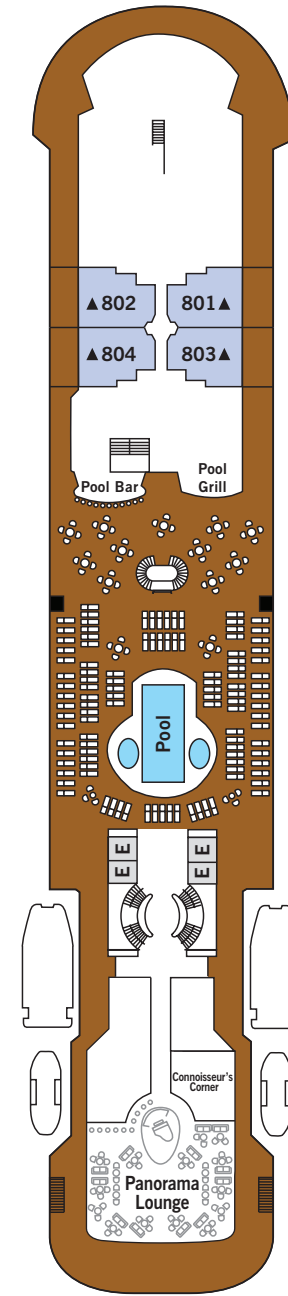

SILVER WIND – Deck Plans

DECK 4

The Restaurant
La Dame
Internet Café
Library
Launderette

DECK 5

Casino
The Bar
Boutiques

DECK 6

The Show Lounge
Conference/Card Room
Reception/
Guest Relations
Shore Concierge

DECK 7

La Terrazza

DECK 8

Pool
Pool Bar
Pool Grill
The Panorama Lounge
The Connoisseur's Corner

DECK 9

Fitness Centre
The Spa at Silversea
Beauty Salon
The Observation Lounge
Jogging Track

SUITE CATEGORIES

- Owner's Suite ●
- Grand Suite ●
- Royal Suite ●
- Silver Suite ●
- Medallion Suite ●
- Midship Veranda Suite ●
- Veranda Suite ●
- Vista Suite ●

SPECIFICATIONS

- Crew 222
- Officers European
- Guests 296
- Tonnage 17,400
- Length 514.14 Feet/156.7 Metres
- Width 70.62 Feet/21.5 Metres
- Speed 18 Knots
- Passenger Decks 6
- Connecting Suites ⇕
- 3rd Guest Capacity ▲
- Handicap Suites ♿
- 640, 643
- Built 1995
- Refurbished 2008
- Registry Bahamas

Suite diagrams shown are for illustration purposes only and may vary from actual square footage. Please refer to suite specifications for square footage.

SILVER WIND – Suite Diagrams

All suites feature: