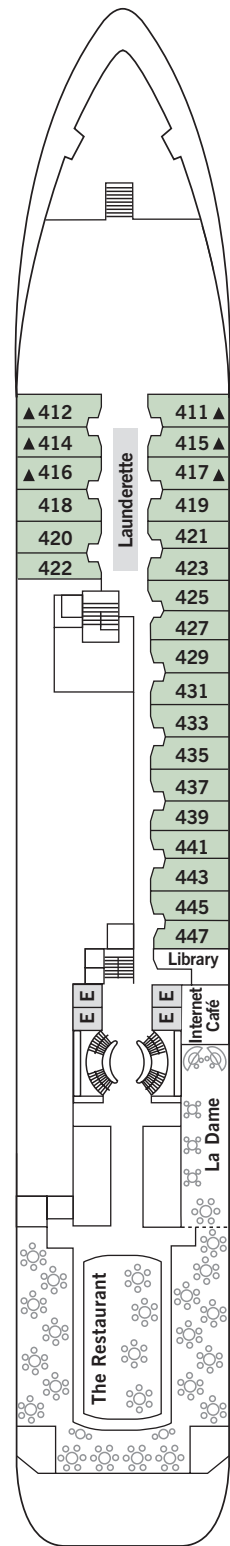

SILVER WIND – Deck Plans

DECK 4

The Restaurant
La Dame
Internet Café
Library
Launderette

DECK 5

Casino
The Bar
Boutiques

DECK 6

The Show Lounge
Conference/Card Room
Reception/
Guest Relations
Shore Concierge

DECK 7

La Terrazza

DECK 8

Pool
Pool Bar
Pool Grill
The Panorama Lounge
The Connoisseur's Corner

DECK 9

Fitness Centre
The Spa at Silversea
Beauty Salon
The Observation Lounge
Jogging Track

SUITE CATEGORIES

- Owner's Suite ●
- Grand Suite ●
- Royal Suite ●
- Silver Suite ●
- Medallion Suite ●
- Midship Veranda Suite ●
- Veranda Suite ●
- Vista Suite ●

SPECIFICATIONS

- Crew 222
- Officers European
- Guests 296
- Tonnage 17,400
- Length 514.14 Feet/156.7 Metres
- Width 70.62 Feet/21.5 Metres
- Speed 18 Knots
- Passenger Decks 6
- Connecting Suites ⇕
- 3rd Guest Capacity ▲
- Handicap Suites ♿
- 640, 643
- Built 1995
- Refurbished 2008
- Registry Bahamas

Suite diagrams shown are for illustration purposes only and may vary from actual square footage. Please refer to suite specifications for square footage.

SILVER WIND – Suite Diagrams

All suites feature: