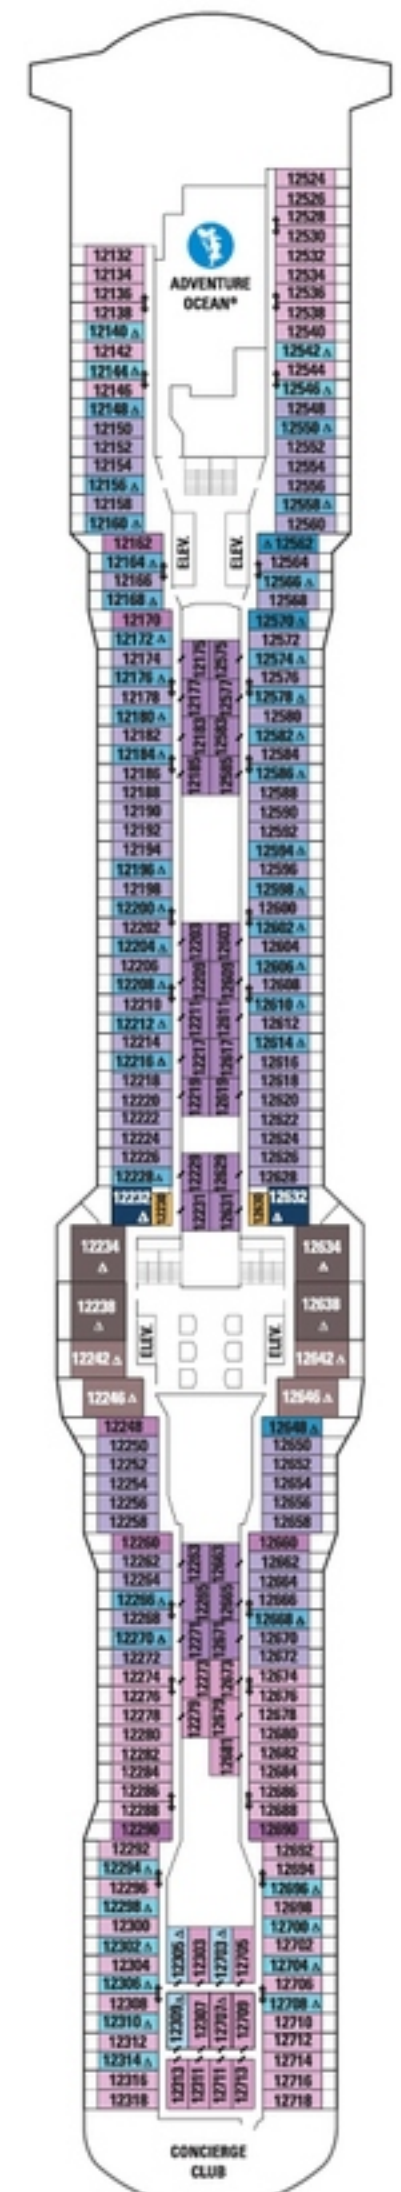

# ANTHEM OF THE SEAS®

SHIP PLANNING GUIDE

DECK PLANS • ACCOMMODATIONS • EVENT VENUES

DECK 16

DECK 15

DECK 14

DECK 13

DECK 12

GB J1 J4 1C 2C 4C  
1D 2D 5D 6D 2U 4U 2W

OS GS J1 1C 2C 4C  
1D 2D 5D 6D 2U 3U 4U 2W

Deck plans applicable for sailings from April 28, 2018 to April 27, 2019.

**Anthem of the Seas®**  
AT-A-GLANCE

- Maiden voyage: April 2015
- Gross tonnage: 168,666
- Staterooms: 2,088
- Guest capacity: 4,905
- Crew to serve you: 1,500
- 18 dining options
- SeaPlex®
- 4 pools, 10 whirlpools
- Rock Climbing Wall
- FlowRider® surf simulator
- RipCord® by iFLY®
- North Star®

### DECK 11

OS GS J1 J4 1C 2C 4C  
 1D 2D 5D 6D 1M 2M  
 1U 2U 4U 2W

### DECK 10

GL SL GT GS J1 J3 J4  
 1C 2C 4C 1D 2D 5D 6D  
 1M 2M 1U 2U 3U 4U 2W