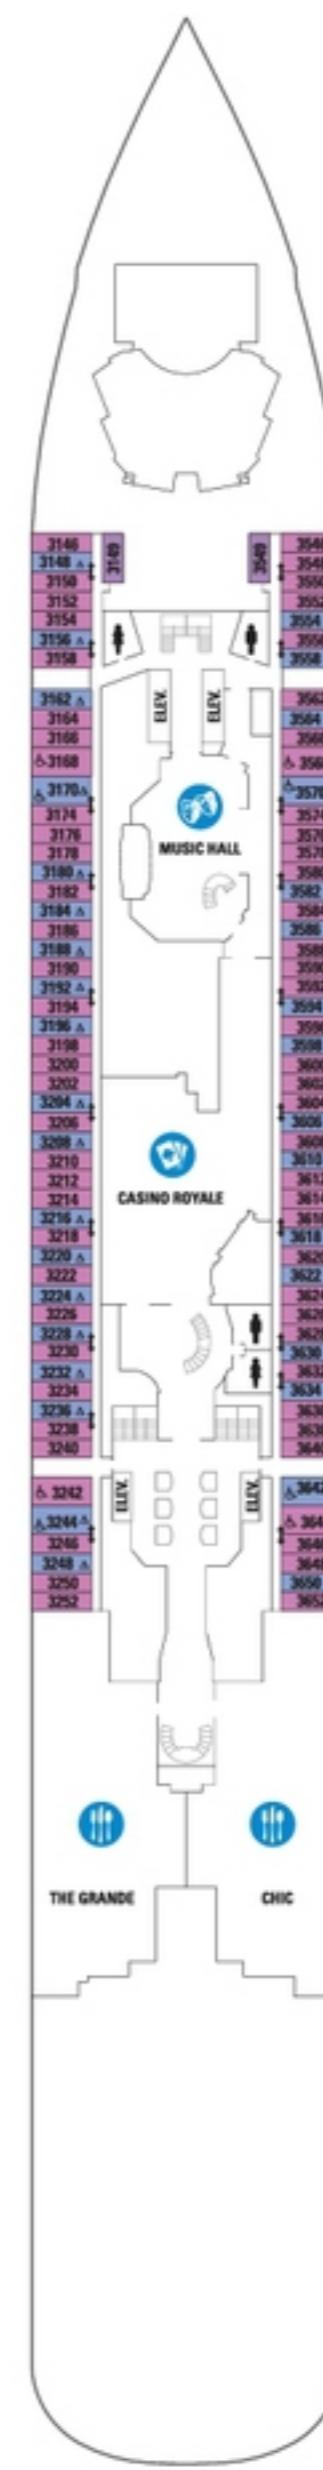

DECK 3

1N 2N 2U