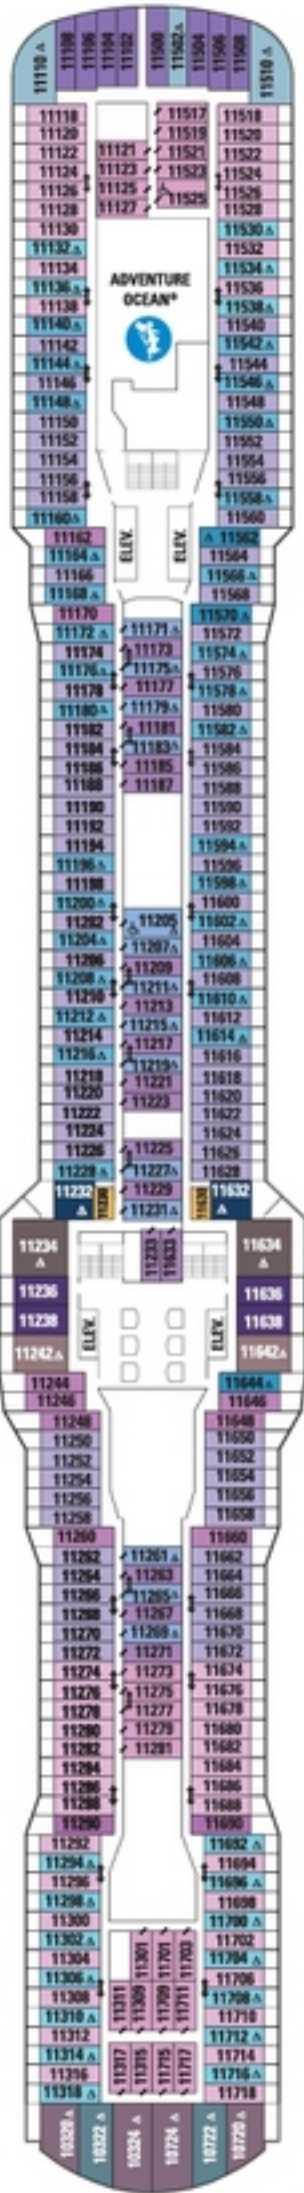

GB J1 J4 1C 2C 4C  
1D 2D 5D 6D 2U 4U 2W

OS GS J1 1C 2C 4C  
1D 2D 5D 6D 2U 3U 4U 2W

Deck plans applicable for sailings from April 28, 2018 to April 27, 2019.

**Anthem of the Seas®**  
AT-A-GLANCE

- Maiden voyage: April 2015
- Gross tonnage: 168,666
- Staterooms: 2,088
- Guest capacity: 4,905
- Crew to serve you: 1,500
- 18 dining options
- SeaPlex®
- 4 pools, 10 whirlpools
- Rock Climbing Wall
- FlowRider® surf simulator
- RipCord® by iFLY®
- North Star®

### DECK 11

OS GS J1 J4 1C 2C 4C  
 1D 2D 5D 6D 1M 2M  
 1U 2U 4U 2W

### DECK 10

GL SL GT GS J1 J3 J4  
 1C 2C 4C 1D 2D 5D 6D  
 1M 2M 1U 2U 3U 4U 2W

### DECK 9

GT GS J1 J3 J4  
 1C 2C 4C 1D 2D 5D 6D  
 1M 2M 1U 2U 3U 4U 2W