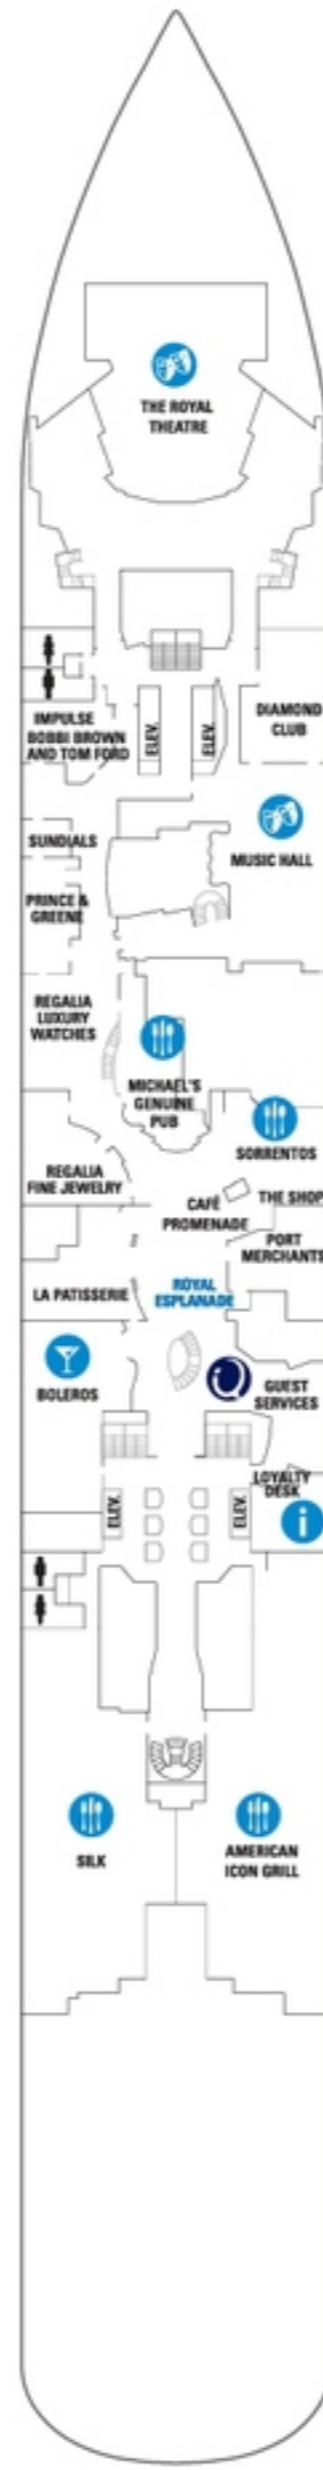

DECK 6

GB 1 14 3D 4D 7D 8D
1E 2E 2F 2W

DECK 5

DECK 4

DECK 3

1N 2N 2U

DECK 2

LEGENDS:

- † Stateroom has third and fourth Pullman beds available
- Stateroom with sofa bed and third Pullman bed available
- ‡ Stateroom has four additional Pullman beds available
- Stateroom has third Pullman bed available
- Δ Stateroom with sofa bed
- ‡ Connecting staterooms
- ♿ Indicates accessible staterooms
- ☐ Stateroom has an obstructed view
- ↘ Indicates door location

NOTES:

- Safes – All staterooms.
- All stateroom and balcony sizes are approximate.
- Refrigerators available upon request depending on availability.
- Safety deposit boxes are also available at Guest Relations.
- Not shown: Medical Center.
- A Royal King measures 72.5 inches wide by 82 inches long.
- For sofa bed configuration call Royal Caribbean.

All Royal Caribbean® staterooms and suites come complete with private bathroom, vanity area, hair dryer, closed-circuit TV and phone.
Deck Plans Profile 1805. Updated 10/12/2017.