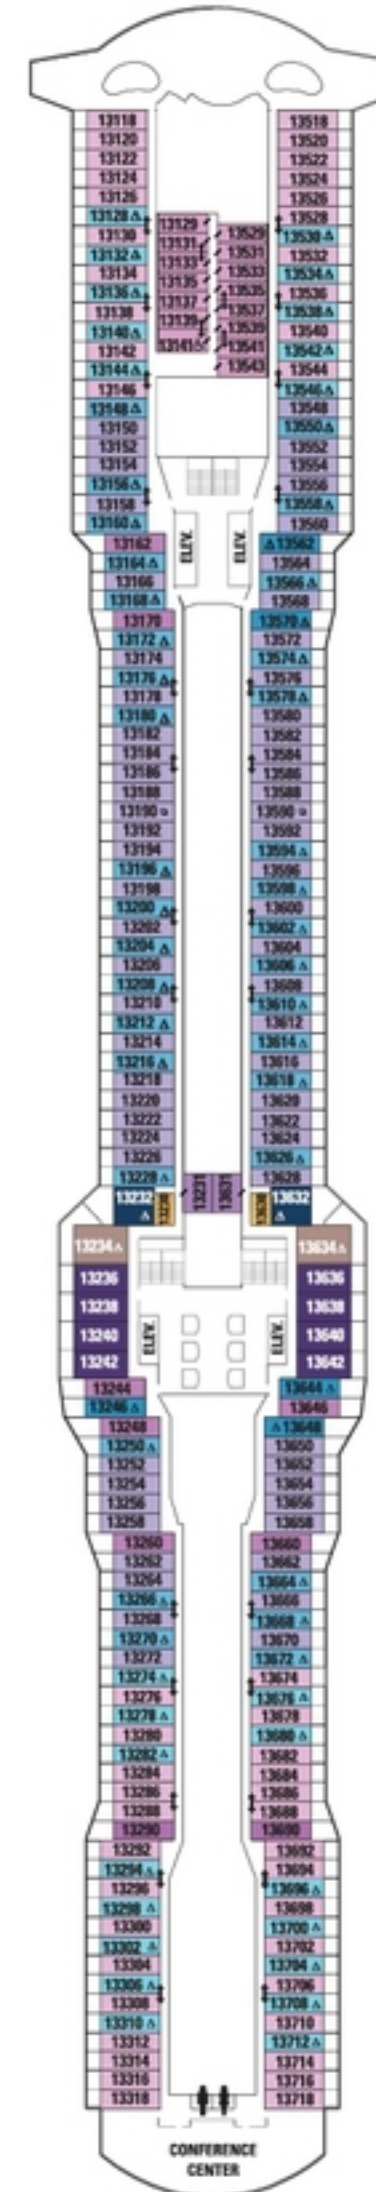

DECK 16

DECK 15

DECK 14

DECK 13

DECK 12

GB J1 J4 1C 2C 4C
1D 2D 5D 6D 2U 4U 2W

OS GS J1 1C 2C 4C
1D 2D 5D 6D 2U 3U 4U 2W

Deck plans applicable for sailings from April 28, 2018 to April 27, 2019.

Anthem of the Seas®
AT-A-GLANCE

- Maiden voyage: April 2015
- Gross tonnage: 168,666
- Staterooms: 2,088
- Guest capacity: 4,905
- Crew to serve you: 1,500
- 18 dining options
- SeaPlex®
- 4 pools, 10 whirlpools
- Rock Climbing Wall
- FlowRider® surf simulator
- RipCord® by iFLY®
- North Star®