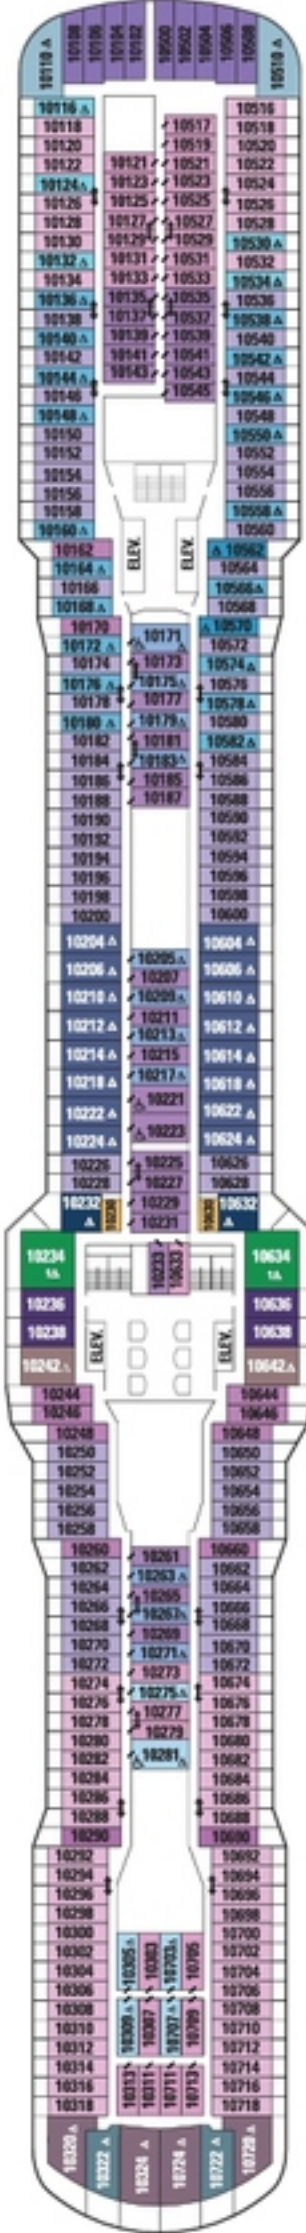

GB J1 J4 1C 2C 4C  
1D 2D 5D 6D 2U 4U 2W

OS GS J1 1C 2C 4C  
1D 2D 5D 6D 2U 3U 4U 2W

Deck plans applicable for sailings from April 28, 2018 to April 27, 2019.

**Anthem of the Seas®**  
AT-A-GLANCE

- Maiden voyage: April 2015
- Gross tonnage: 168,666
- Staterooms: 2,088
- Guest capacity: 4,905
- Crew to serve you: 1,500
- 18 dining options
- SeaPlex®
- 4 pools, 10 whirlpools
- Rock Climbing Wall
- FlowRider® surf simulator
- RipCord® by iFLY®
- North Star®

### DECK 11

OS GS J1 J4 1C 2C 4C  
 1D 2D 5D 6D 1M 2M  
 1U 2U 4U 2W

### DECK 10

GL SL GT GS J1 J3 J4  
 1C 2C 4C 1D 2D 5D 6D  
 1M 2M 1U 2U 3U 4U 2W

### DECK 9

GT GS J1 J3 J4  
 1C 2C 4C 1D 2D 5D 6D  
 1M 2M 1U 2U 3U 4U 2W