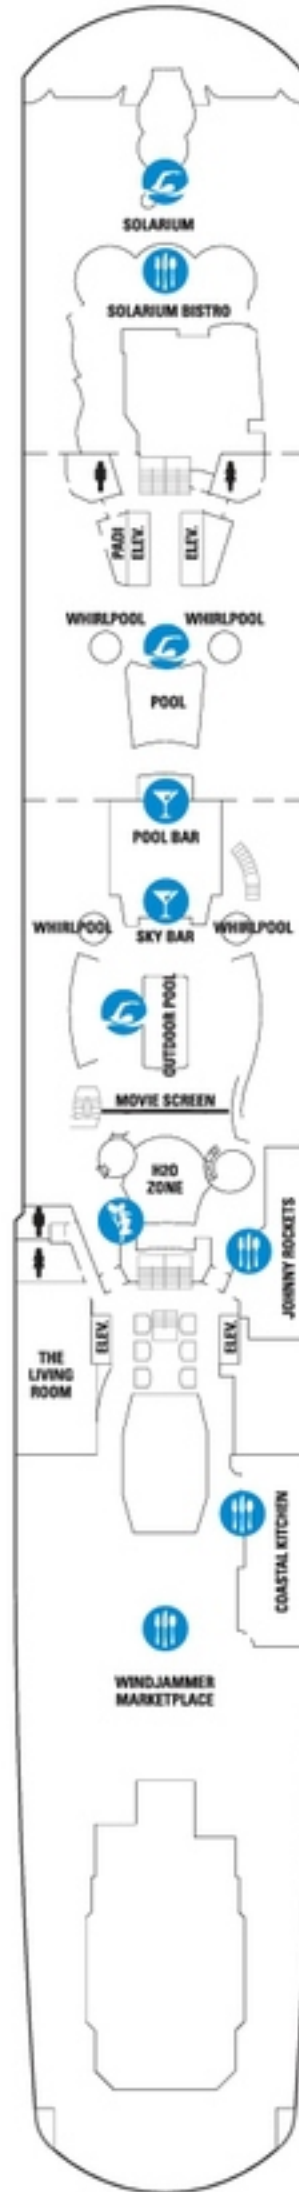

# ANTHEM OF THE SEAS®

SHIP PLANNING GUIDE

DECK PLANS • ACCOMMODATIONS • EVENT VENUES

DECK 16

DECK 15

DECK 14

DECK 13

DECK 12

GB J1 J4 1C 2C 4C  
1D 2D 5D 6D 2U 4U 2W

OS GS J1 1C 2C 4C  
1D 2D 5D 6D 2U 3U 4U 2W

Deck plans applicable for sailings from April 28, 2018 to April 27, 2019.

**Anthem of the Seas®**  
AT-A-GLANCE

- Maiden voyage: April 2015
- Gross tonnage: 168,666
- Staterooms: 2,088
- Guest capacity: 4,905
- Crew to serve you: 1,500
- 18 dining options
- SeaPlex®
- 4 pools, 10 whirlpools
- Rock Climbing Wall
- FlowRider® surf simulator
- RipCord® by iFLY®
- North Star®

### DECK 11

OS GS J1 J4 1C 2C 4C  
 1D 2D 5D 6D 1M 2M  
 1U 2U 4U 2W

### DECK 10

GL SL GT GS J1 J3 J4  
 1C 2C 4C 1D 2D 5D 6D  
 1M 2M 1U 2U 3U 4U 2W