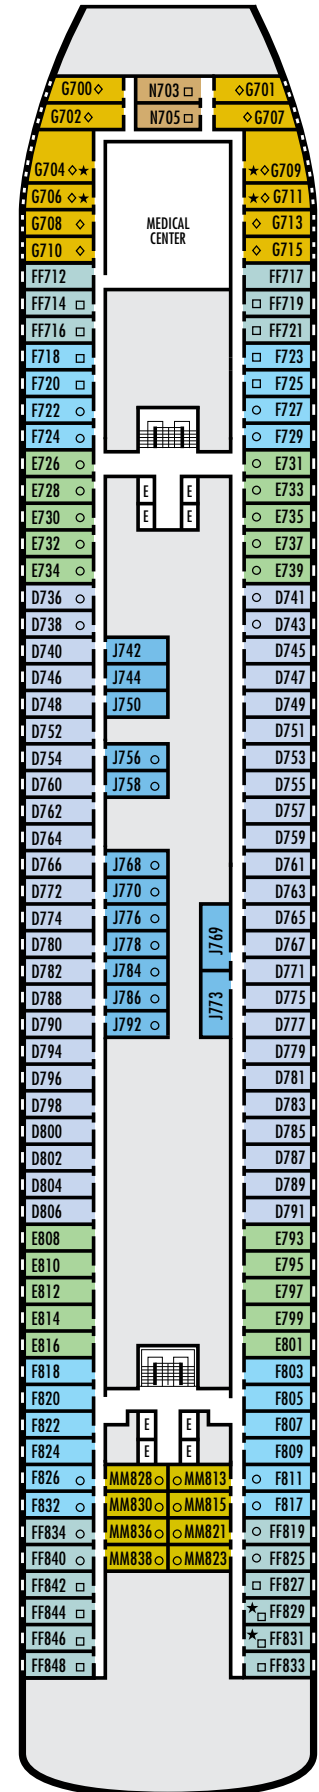

All information is subject to change.

STATEROOM SYMBOL LEGEND

- Quad (2 lower beds, 1 sofa bed, 1 upper)
- Triple (2 lower beds, 1 sofa bed)
- △ Partial sea view
- × Fully obstructed view
- + Connecting rooms
- ◇ These staterooms have portholes instead of windows

ACCESSIBILITY STATEROOM SYMBOL LEGEND

- ♿ Staterooms CA367 is fully accessible, roll-in shower only, wheelchair-accessible doorways
- ★ Suites SA030, B200 & B202 and staterooms K500, G501, G502, C563, FF829 & FF831 are ambulatory accessible, shower only with small step, step into bathroom, standard interior and exterior door size. Staterooms EE390, EE389, G704, G706, G709 & G711 are ambulatory accessible, roll-in shower only, wheelchair-accessible doorways.

OCEAN-VIEW STATEROOMS

□ D □ E □ F □ FF

Large: 2 lower beds convertible to 1 queen-size bed, bathtub & shower. Approximately 174–255 sq. ft.

■ G

Large: 2 lower beds convertible to 1 queen-size bed, bathtub & shower. All G-category staterooms have portholes. Approximately 174–255 sq. ft.

INTERIOR STATEROOMS

□ J □ MM □ N

Large: 2 lower beds convertible to 1 queen-size bed, shower. Approximately 141–226 sq. ft.

DECK 4—A DECK Staterooms 700–848

A Deck

MAASDAM

DECK PLANS & STATEROOMS

The deck plans are color-coded by category of stateroom, and the category letter precedes the stateroom number in each room. All staterooms are equipped with flat-panel television, DVD player, telephone and multichannel music.