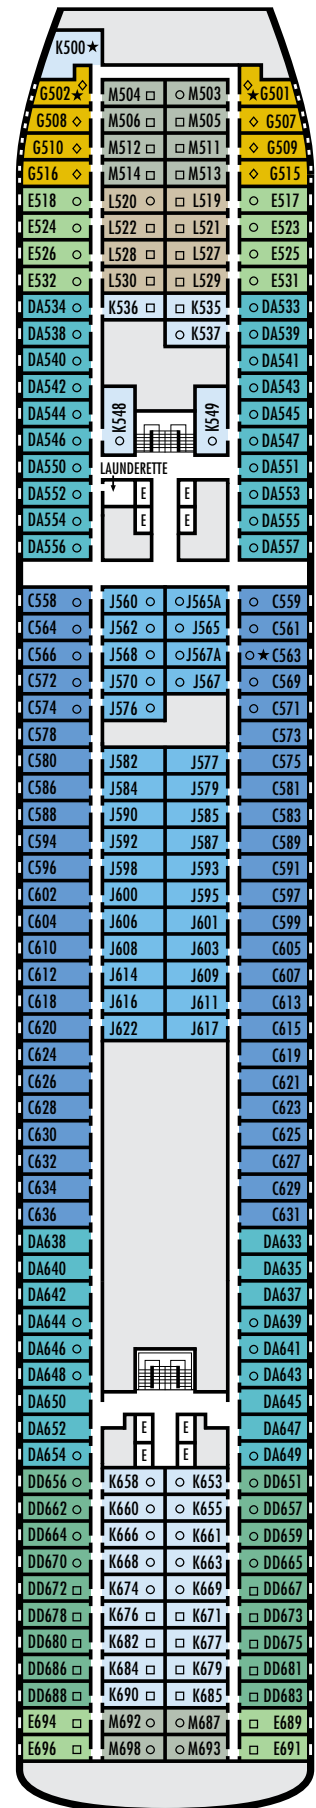

OCEAN-VIEW STATEROOMS

□ D □ E □ F □ FF

Large: 2 lower beds convertible to 1 queen-size bed, bathtub & shower. Approximately 174–255 sq. ft.

■ G

Large: 2 lower beds convertible to 1 queen-size bed, bathtub & shower. All G-category staterooms have portholes. Approximately 174–255 sq. ft.

INTERIOR STATEROOMS

□ J □ MM □ N

Large: 2 lower beds convertible to 1 queen-size bed, shower. Approximately 141–226 sq. ft.

DECK 4—A DECK Staterooms 700–848

A Deck

MAASDAM

DECK PLANS & STATEROOMS

The deck plans are color-coded by category of stateroom, and the category letter precedes the stateroom number in each room. All staterooms are equipped with flat-panel television, DVD player, telephone and multichannel music.

OCEAN-VIEW STATEROOMS

C **DA** **DD** **E**

Large: 2 lower beds convertible to 1 queen-size bed, bathtub & shower. Approximately 174–255 sq. ft.

G

Large: 2 lower beds convertible to 1 queen-size bed, bathtub & shower. All G-category staterooms have portholes. Approximately 174–255 sq. ft.

INTERIOR STATEROOMS

J **K** **L** **M**

Large: 2 lower beds convertible to 1 queen-size bed, shower. Approximately 141–226 sq. ft.

DECK 5—MAIN DECK Staterooms 500–698

Main Deck

MAASDAM

DECK PLANS & STATEROOMS