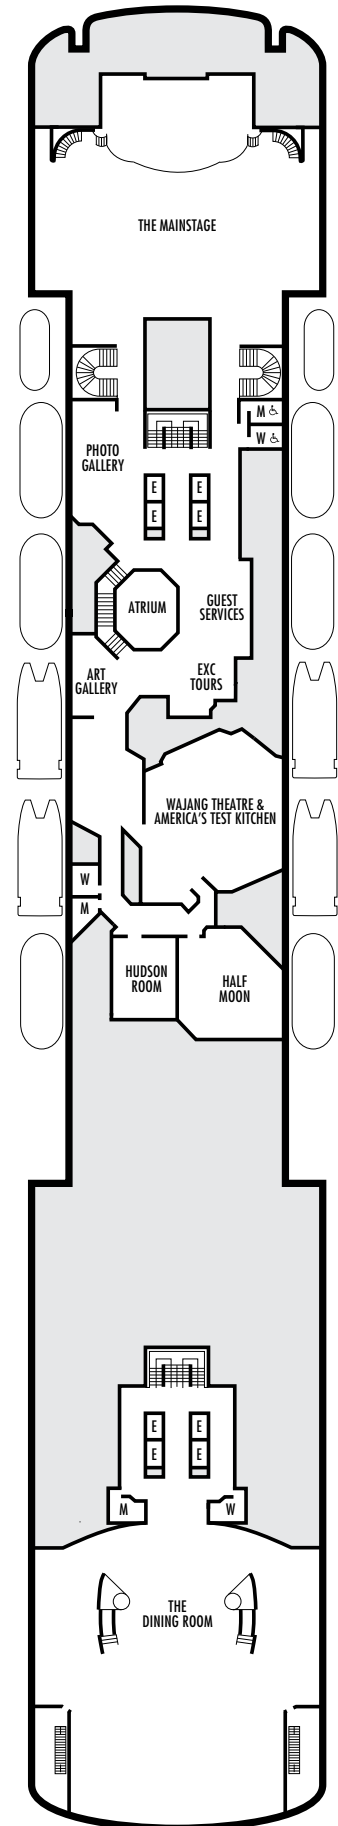

MAASDAM

DECK PLANS & STATEROOMS

The deck plans are color-coded by category of stateroom, and the category letter precedes the stateroom number in each room. All staterooms are equipped with flat-panel television, DVD player, telephone and multichannel music.

Important Note: Not all staterooms within each category have the same furniture configuration and/or facilities. Appropriate symbols within the rooms on the deck plans describe differences from the stateroom descriptions below.

All information is subject to change.

STATEROOM SYMBOL LEGEND

- Quad (2 lower beds, 1 sofa bed, 1 upper)
- Triple (2 lower beds, 1 sofa bed)
- △ Partial sea view
- × Fully obstructed view
- + Connecting rooms
- These staterooms have portholes instead of windows

ACCESSIBILITY

STATEROOM SYMBOL LEGEND

- ♿ Staterooms CA367 is fully accessible, roll-in shower only, wheelchair-accessible doorways
- ★ Suites SA030, B200 & B202 and staterooms K500, G501, G502, C563, FF829 & FF831 are ambulatory accessible, shower only with small step, step into bathroom, standard interior and exterior door size. Staterooms EE390, EE389, G704, G706, G709 & G711 are ambulatory accessible, roll-in shower only, wheelchair-accessible doorways.

DECK 7—PROMENADE DECK

Promenade Deck