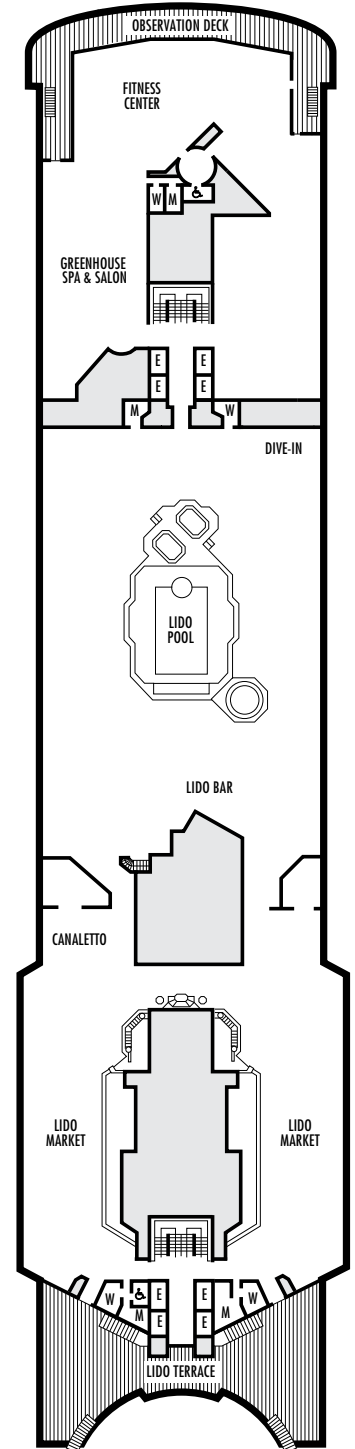

MAASDAM

DECK PLANS & STATEROOMS

The deck plans are color-coded by category of stateroom, and the category letter precedes the stateroom number in each room. All staterooms are equipped with flat-panel television, DVD player, telephone and multichannel music.

Important Note: Not all staterooms within each category have the same furniture configuration and/or facilities. Appropriate symbols within the rooms on the deck plans describe differences from the stateroom descriptions below.

All information is subject to change.

STATEROOM SYMBOL LEGEND

- Quad (2 lower beds, 1 sofa bed, 1 upper)
- Triple (2 lower beds, 1 sofa bed)
- △ Partial sea view
- × Fully obstructed view
- + Connecting rooms
- These staterooms have portholes instead of windows

ACCESSIBILITY

STATEROOM SYMBOL LEGEND

- ♿ Staterooms CA367 is fully accessible, roll-in shower only, wheelchair-accessible doorways
- ★ Suites SA030, B200 & B202 and staterooms K500, G501, G502, C563, FF829 & FF831 are ambulatory accessible, shower only with small step, step into bathroom, standard interior and exterior door size. Staterooms EE390, EE389, G704, G706, G709 & G711 are ambulatory accessible, roll-in shower only, wheelchair-accessible doorways.

Lido Deck