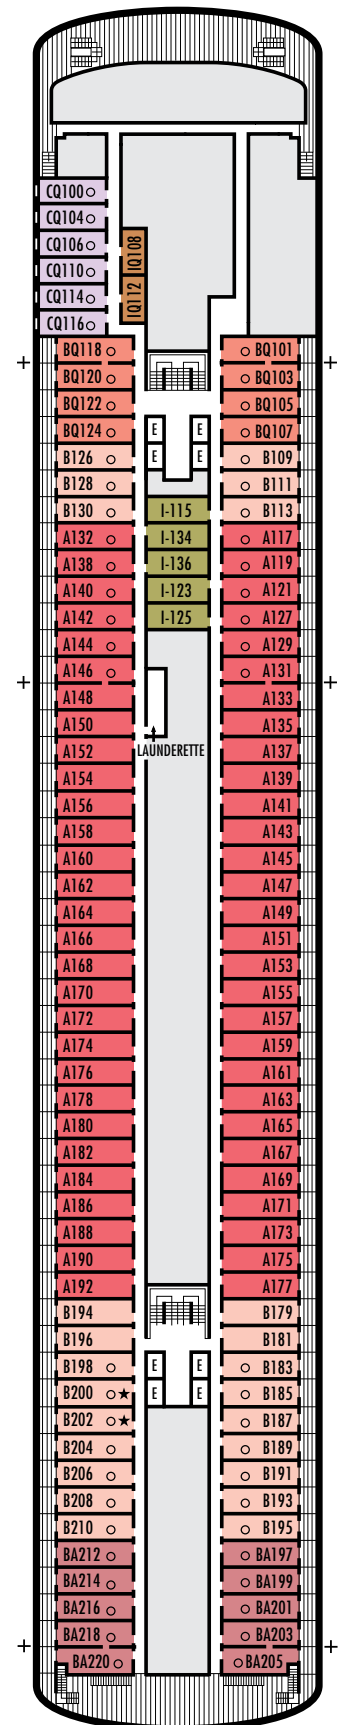

MAASDAM

DECK PLANS & STATEROOMS

The deck plans are color-coded by category of stateroom, and the category letter precedes the stateroom number in each room. All staterooms are equipped with flat-panel television, DVD player, telephone and multichannel music.

Important Note: Not all staterooms within each category have the same furniture configuration and/or facilities. Appropriate symbols within the rooms on the deck plans describe differences from the stateroom descriptions below.

All information is subject to change.

STATEROOM SYMBOL LEGEND

- Quad (2 lower beds, 1 sofa bed, 1 upper)
- Triple (2 lower beds, 1 sofa bed)
- △ Partial sea view
- × Fully obstructed view
- + Connecting rooms
- These staterooms have portholes instead of windows

ACCESSIBILITY STATEROOM SYMBOL LEGEND

- ♿ Staterooms CA367 is fully accessible, roll-in shower only, wheelchair-accessible doorways
- ★ Suites SA030, B200 & B202 and staterooms K500, G501, G502, C563, FF829 & FF831 are ambulatory accessible, shower only with small step, step into bathroom, standard interior and exterior door size. Staterooms EE390, EE389, G704, G706, G709 & G711 are ambulatory accessible, roll-in shower only, wheelchair-accessible doorways.

VERANDAH SPA SUITES

■ BQ

Vista Spa Suites: 2 lower beds convertible to 1 queen-size bed, whirlpool bath & shower, sitting area, private verandah, mini-bar, refrigerator, floor-to-ceiling windows. Approximately 283 sq. ft. including verandah.

VERANDAH SUITES

■ A ■ B ■ BA

Vista Suites: 2 lower beds convertible to 1 queen-size bed, whirlpool bath & shower, sitting area, private verandah, mini-bar, refrigerator, floor-to-ceiling windows. Approximately 283 sq. ft. including verandah.

OCEAN-VIEW SPA STATEROOMS

■ CQ