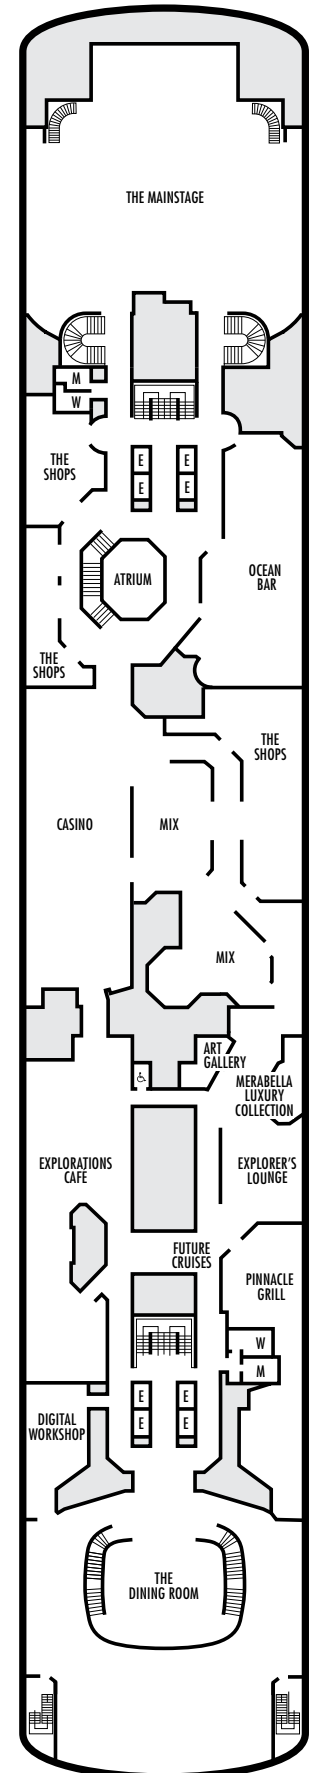

MAASDAM

DECK PLANS & STATEROOMS

The deck plans are color-coded by category of stateroom, and the category letter precedes the stateroom number in each room. All staterooms are equipped with flat-panel television, DVD player, telephone and multichannel music.

Important Note: Not all staterooms within each category have the same furniture configuration and/or facilities. Appropriate symbols within the rooms on the deck plans describe differences from the stateroom descriptions below.

All information is subject to change.

STATEROOM SYMBOL LEGEND

- Quad (2 lower beds, 1 sofa bed, 1 upper)
- Triple (2 lower beds, 1 sofa bed)
- △ Partial sea view
- × Fully obstructed view
- + Connecting rooms
- These staterooms have portholes instead of windows

ACCESSIBILITY STATEROOM SYMBOL LEGEND

- ♿ Staterooms CA367 is fully accessible, roll-in shower only, wheelchair-accessible doorways
- ★ Suites SA030, B200 & B202 and staterooms K500, G501, G502, C563, FF829 & FF831 are ambulatory accessible, shower only with small step, step into bathroom, standard interior and exterior door size. Staterooms EE390, EE389, G704, G706, G709 & G711 are ambulatory accessible, roll-in shower only, wheelchair-accessible doorways.