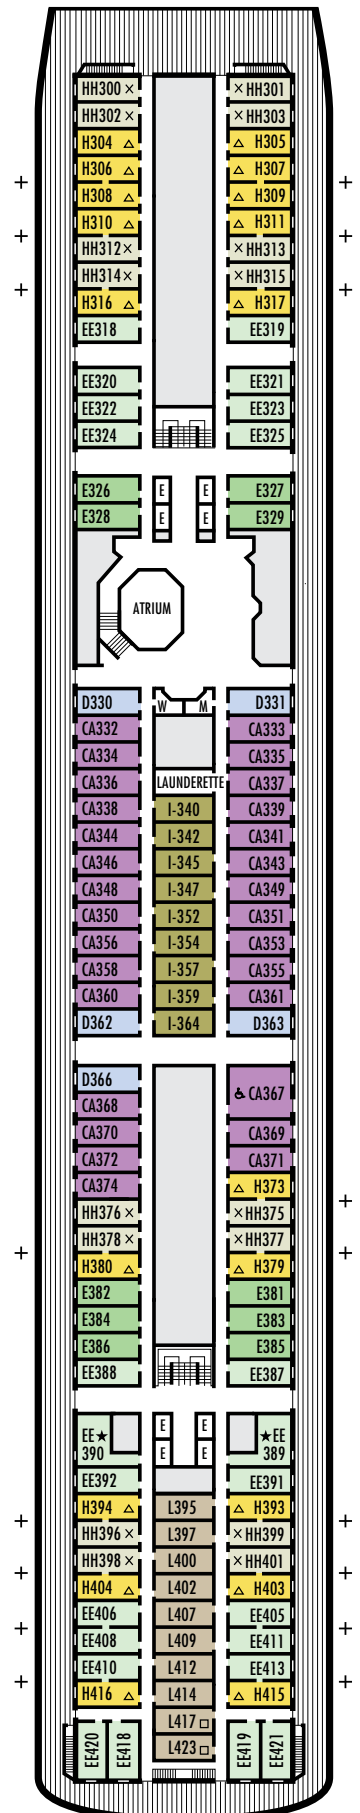

MAASDAM

DECK PLANS & STATEROOMS

The deck plans are color-coded by category of stateroom, and the category letter precedes the stateroom number in each room. All staterooms are equipped with flat-panel television, DVD player, telephone and multichannel music.

Important Note: Not all staterooms within each category have the same furniture configuration and/or facilities. Appropriate symbols within the rooms on the deck plans describe differences from the stateroom descriptions below.

All information is subject to change.

STATEROOM SYMBOL LEGEND

- Quad (2 lower beds, 1 sofa bed, 1 upper)
- Triple (2 lower beds, 1 sofa bed)
- △ Partial sea view
- × Fully obstructed view
- + Connecting rooms
- These staterooms have portholes instead of windows

ACCESSIBILITY STATEROOM SYMBOL LEGEND

- ♿ Staterooms CA367 is fully accessible, roll-in shower only, wheelchair-accessible doorways
- ★ Suites SA030, B200 & B202 and staterooms K500, G501, G502, C563, FF829 & FF831 are ambulatory accessible, shower only with small step, step into bathroom, standard interior and exterior door size. Staterooms EE390, EE389, G704, G706, G709 & G711 are ambulatory accessible, roll-in shower only, wheelchair-accessible doorways.

OCEAN-VIEW STATEROOMS

CA

Lanai: 2 lower beds convertible to 1 queen-size bed, bathtub & shower. Sliding glass doors lead onto the walk-around Lower Promenade Deck. Approximately 181–256 sq. ft.

D E EE

Large: 2 lower beds convertible to 1 queen-size bed, bathtub & shower. Approximately 174–255 sq. ft.

H HH

Large: 2 lower beds convertible to 1 queen-size bed, bathtub & shower. All H-category staterooms have partial sea views. All HH-category staterooms have fully obstructed views. Approximately 174–255 sq. ft.