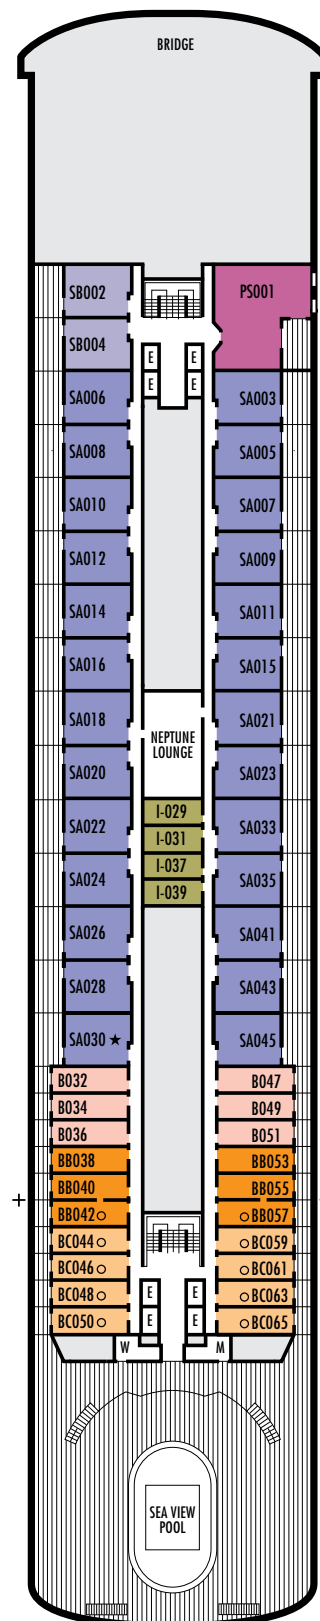

ACCESSIBILITY

STATEROOM SYMBOL LEGEND

- ♿ Staterooms CA367 is fully accessible, roll-in shower only, wheelchair-accessible doorways
- ★ Suites SA030, B200 & B202 and staterooms K500, G501, G502, C563, FF829 & FF831 are ambulatory accessible, shower only with small step, step into bathroom, standard interior and exterior door size. Staterooms EE390, EE389, G704, G706, G709 & G711 are ambulatory accessible, roll-in shower only, wheelchair-accessible doorways.

VERANDAH SUITES

PS

Pinnacle Suite: Bedroom with 1 king-size bed, oversize whirlpool bath & shower, living room, dining room, dressing room, private verandah, pantry, 1 sofa bed for 2 persons, mini-bar, refrigerator, guest toilet, floor-to-ceiling windows. Approximately 1,273 sq. ft. including verandah.

SA SB

Neptune Suites: 2 lower beds convertible to 1 king-size bed, whirlpool bath & shower, large sitting area, dressing room, private verandah, 1 sofa bed for 2 persons, mini-bar, refrigerator, floor-to-ceiling windows. Approximately 575 sq. ft. including verandah.

B BB BC

Vista Suites: 2 lower beds convertible to 1 queen-size bed, whirlpool bath & shower, sitting area, private verandah, mini-bar, refrigerator, floor-to-ceiling windows. Approximately 283 sq. ft. including verandah.

INTERIOR STATEROOMS

I

Large: 2 lower beds convertible to 1 queen-size bed, shower. Approximately 141–226 sq. ft.