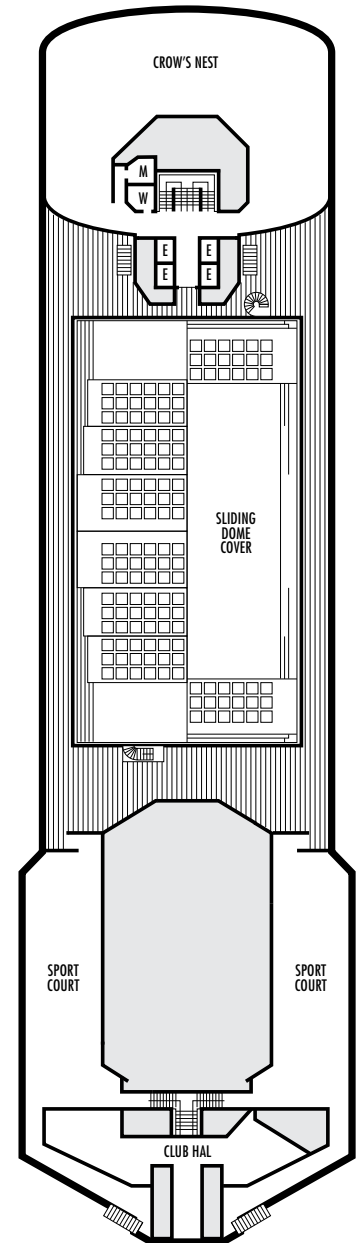

MAASDAM

DECK PLANS & STATEROOMS

The deck plans are color-coded by category of stateroom, and the category letter precedes the stateroom number in each room. All staterooms are equipped with flat-panel television, DVD player, telephone and multichannel music.

Important Note: Not all staterooms within each category have the same furniture configuration and/or facilities. Appropriate symbols within the rooms on the deck plans describe differences from the stateroom descriptions below.

All information is subject to change.

STATEROOM SYMBOL LEGEND

- Quad (2 lower beds, 1 sofa bed, 1 upper)
- Triple (2 lower beds, 1 sofa bed)
- △ Partial sea view
- × Fully obstructed view
- + Connecting rooms
- These staterooms have portholes instead of windows

ACCESSIBILITY STATEROOM SYMBOL LEGEND

- ♿ Staterooms CA367 is fully accessible, roll-in shower only, wheelchair-accessible doorways
- ★ Suites SA030, B200 & B202 and staterooms K500, G501, G502, C563, FF829 & FF831 are ambulatory accessible, shower only with small step, step into bathroom, standard interior and exterior door size. Staterooms EE390, EE389, G704, G706, G709 & G711 are ambulatory accessible, roll-in shower only, wheelchair-accessible doorways.

Sports Deck