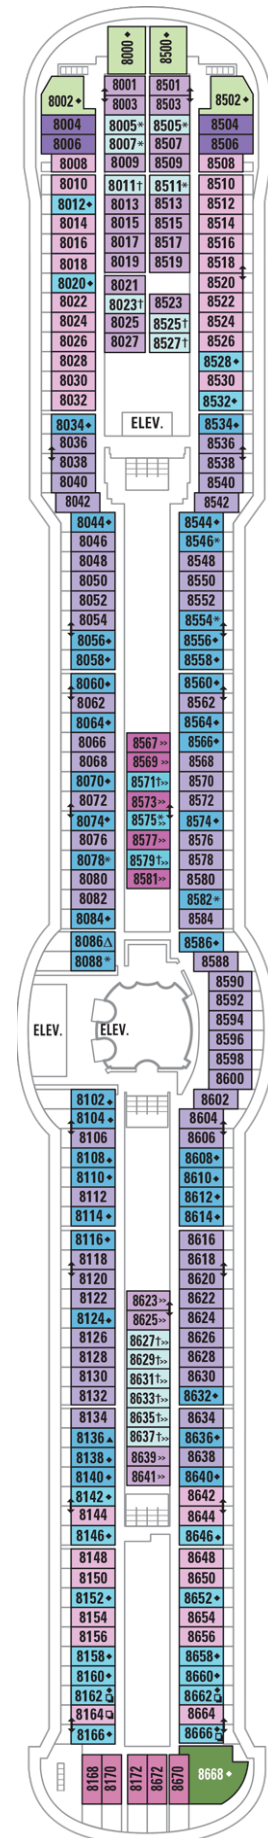

SUITES

OT Owner's Suite - 2 Bedroom

BALCONY

- **4B** Spacious Ocean View Balcony
- **1D** Ocean View Balcony
- **2D** Ocean View Balcony
- **5D** Ocean View Balcony
- **6D** Ocean View Balcony

OCEAN VIEW

- **1K** Ultra Spacious Ocean View
- **2M** Spacious Ocean View

INTERIOR

- **1V** Interior
- **2V** Interior
- **3V** Interior
- **4V** Interior