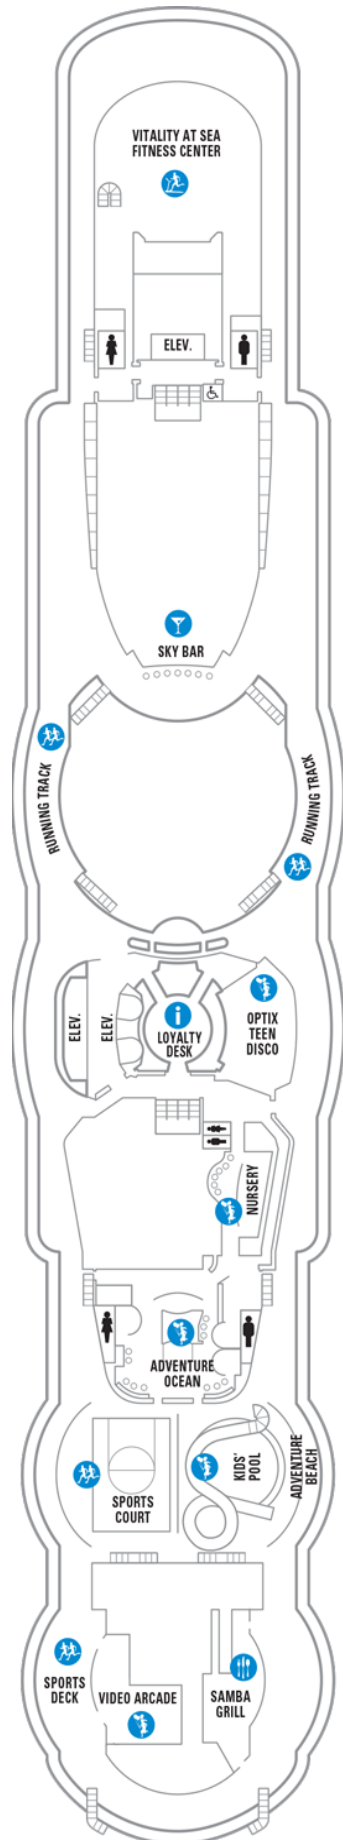

Deck Twelve on
RADIANCE OF THE SEAS