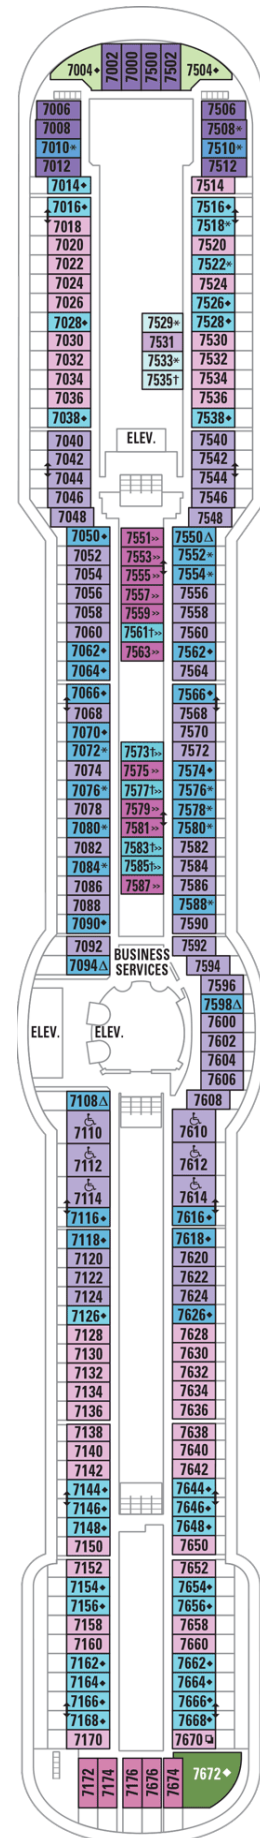

OCEAN VIEW	
1N	Ocean View
2N	Ocean View

INTERIOR	
1V	Interior
2V	Interior

OCEAN VIEW

1N	Ocean View
2N	Ocean View
3N	Ocean View
8N	Ocean View

INTERIOR

1V	Interior
2V	Interior
3V	Interior
6V	Interior

OCEAN VIEW

- 1N Ocean View
- 2N Ocean View
- 3N Ocean View
- 8N Ocean View

INTERIOR

- 1V Interior
- 2V Interior
- 3V Interior
- 6V Interior
- 2W Studio Interior

Deck Five on
RADIANCE OF THE SEAS

Deck Six on
RADIANCE OF THE SEAS

OCEAN VIEW

1K Ultra Spacious Ocean View

2M Spacious Ocean View

3N Ocean View

INTERIOR

1V Interior

2V Interior

3V Interior

4V Interior

SUITES

OT Owner's Suite - 2 Bedroom

BALCONY

- 4B** Spacious Ocean View Balcony
- 1D** Ocean View Balcony
- 2D** Ocean View Balcony
- 5D** Ocean View Balcony
- 6D** Ocean View Balcony

OCEAN VIEW