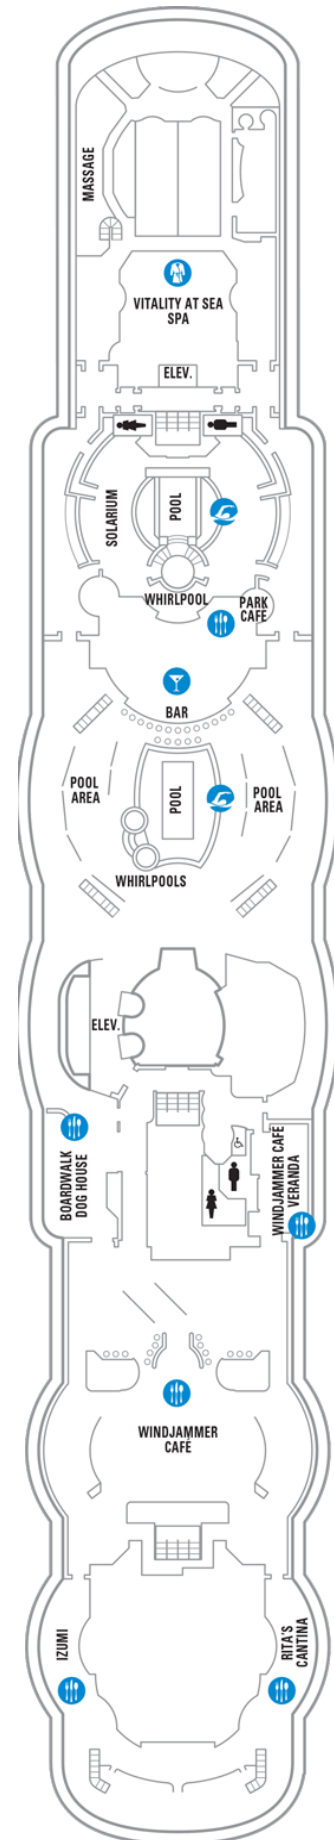

Deck Eleven on
RADIANCE OF THE SEAS