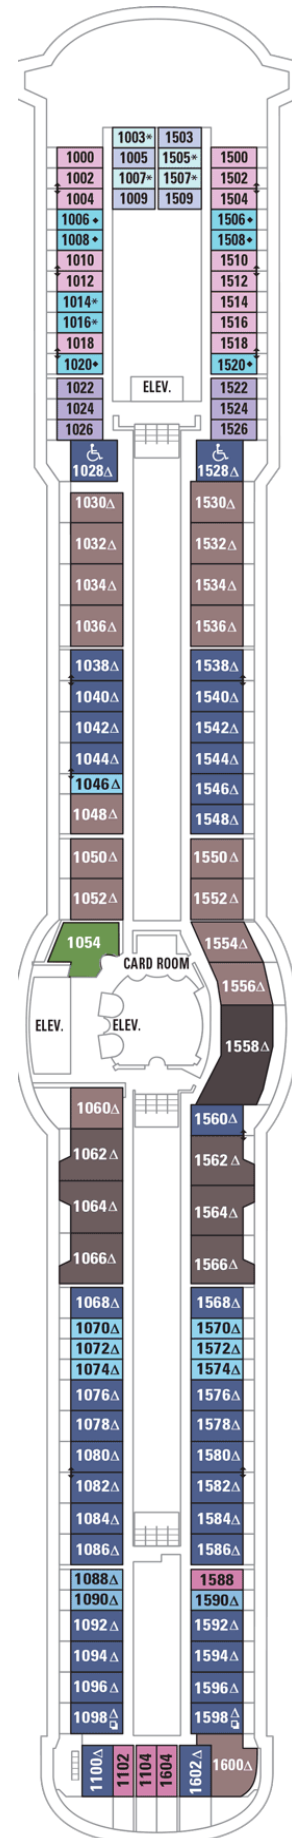

SUITES

RS	Royal Suite - 1 Bedroom
OT	Owner's Suite - 2 Bedroom
OS	Owner's Suite - 1 Bedroom
GS	Grand Suite - 1 Bedroom
J3	Junior Suite

BALCONY

1B	Spacious Ocean View Balcony
3B	Spacious Ocean View Balcony
4B	Spacious Ocean View Balcony
2D	Ocean View Balcony
5D	Ocean View Balcony
6D	Ocean View Balcony

INTERIOR

3V	Interior
6V	Interior