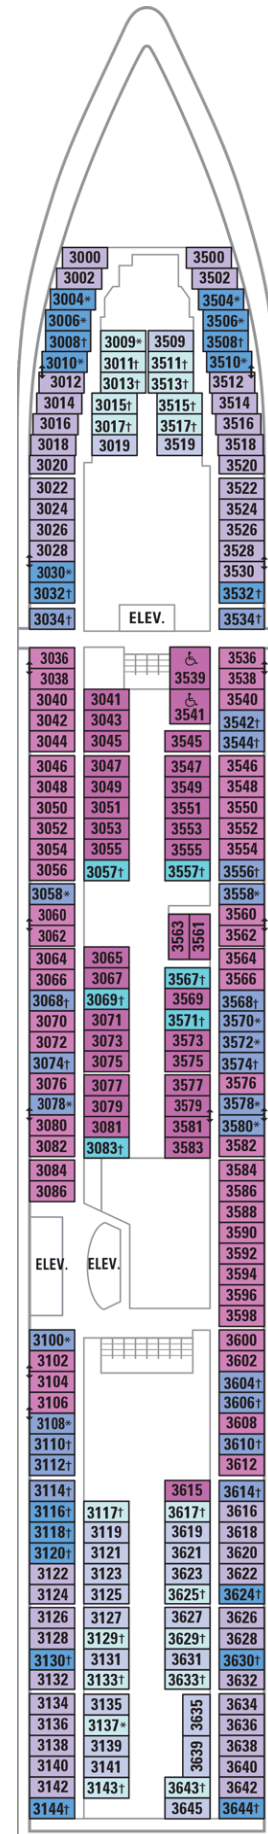

OCEAN VIEW	
1N	Ocean View
2N	Ocean View

INTERIOR	
1V	Interior
2V	Interior

OCEAN VIEW

1N	Ocean View
2N	Ocean View
3N	Ocean View
8N	Ocean View

INTERIOR

1V	Interior
2V	Interior
3V	Interior
6V	Interior

OCEAN VIEW

- 1N Ocean View
- 2N Ocean View
- 3N Ocean View
- 8N Ocean View

INTERIOR

- 1V Interior
- 2V Interior
- 3V Interior
- 6V Interior
- 2W Studio Interior

Deck Five on
RADIANCE OF THE SEAS

Deck Six on
RADIANCE OF THE SEAS

SUITES

OT Owner's Suite - 2 Bedroom

BALCONY

4B Spacious Ocean View Balcony

1D Ocean View Balcony

2D Ocean View Balcony

5D Ocean View Balcony

6D Ocean View Balcony

OCEAN VIEW

1K Ultra Spacious Ocean View

2M Spacious Ocean View

3N Ocean View

INTERIOR

1V Interior

2V Interior

3V Interior