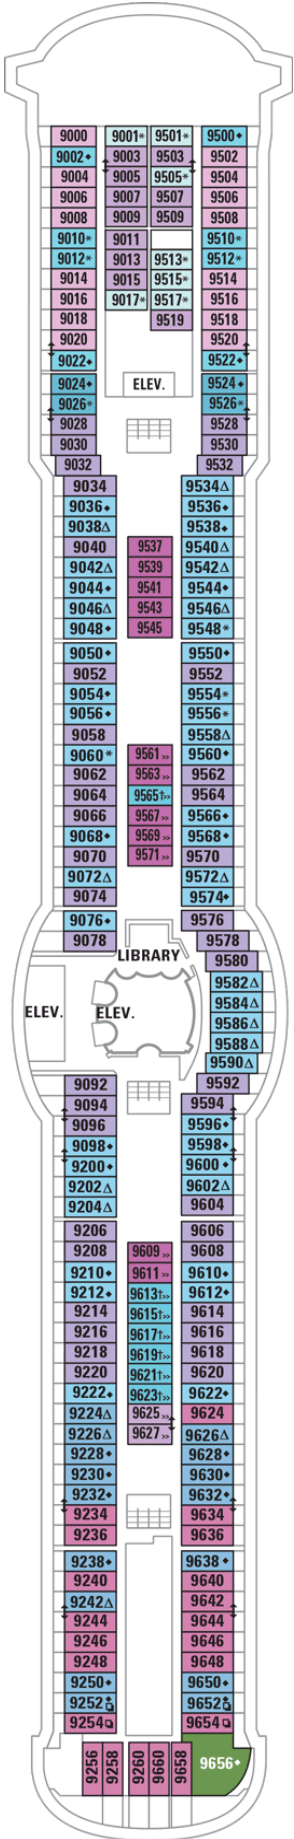

SUITES

OT Owner's Suite - 2 Bedroom

BALCONY

- **1B** Spacious Ocean View Balcony
- **2B** Spacious Ocean View Balcony
- **3B** Spacious Ocean View Balcony
- **4B** Spacious Ocean View Balcony
- **1D** Ocean View Balcony
- **2D** Ocean View Balcony
- **5D** Ocean View Balcony
- **6D** Ocean View Balcony

INTERIOR

- **1V** Interior
- **2V** Interior
- **3V** Interior
- **4V** Interior